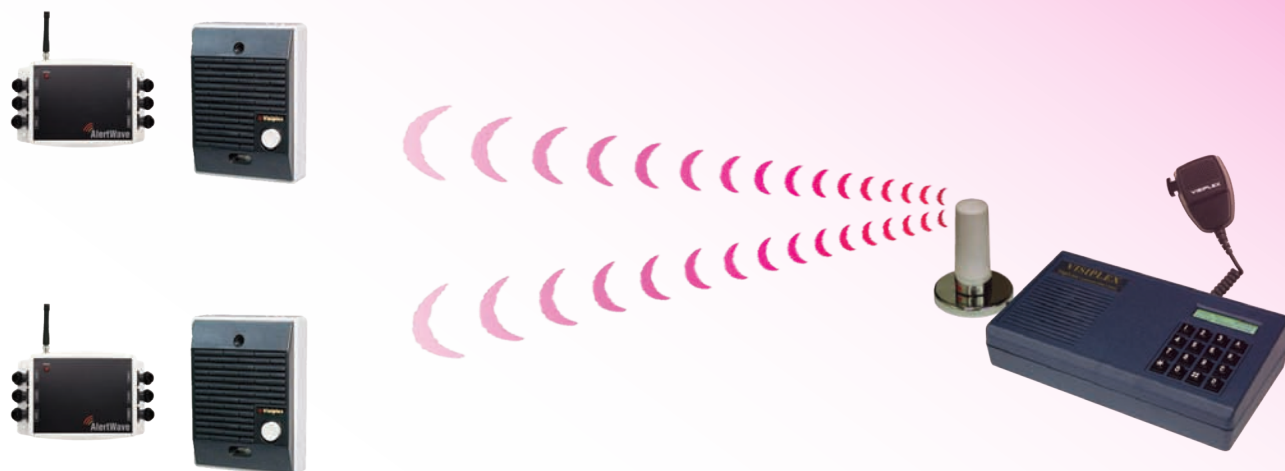

## Wireless Two-Way Intercom

- Wireless two-way intercom throughout the facility
- Can be used for school-wide instant voice notification
- Cost effective solution - no wires to run!
- Easy intercom station installation or relocation

Visiplex's PageLink system offers schools the ability to incorporate two-way intercom communication throughout the facility, providing the benefits of improved communication and safety in addition to reduced maintenance costs. This unique wireless school intercom system can be installed as part of the school public address system or as a stand-alone solution. The system can function with multiple zones and has the ability to communicate with each specific intercom station individually. As a wireless solution, this intercom system offers easy installation and expansion without the need to run any wires.

## Wireless Bell System

- Wireless bell and clock time synchronization
- Programmable weekly or calendar bell schedule
- Utilizes wireless PA speakers for bell tones and alerts
- Easy and cost-effective installation and expansion

Visiplex wireless bell systems offer an easy way to upgrade or replace an existing school bell system, using wireless speakers and a bell controller to create a powerful school break bell system with programmable schedules and various alert tones. Using the same time synchronization signal that is used for the school clock system, the school bell system will initiate bell tones in full synchronization with all school clocks. The Visiplex wireless bell system offers four, fully programmable, seven-day schedules of up to 48 bell tones per day, or a 365-day schedule design with up to 42 bell tones per day. Tone schedules can easily be programmed from a PC or over a local network.