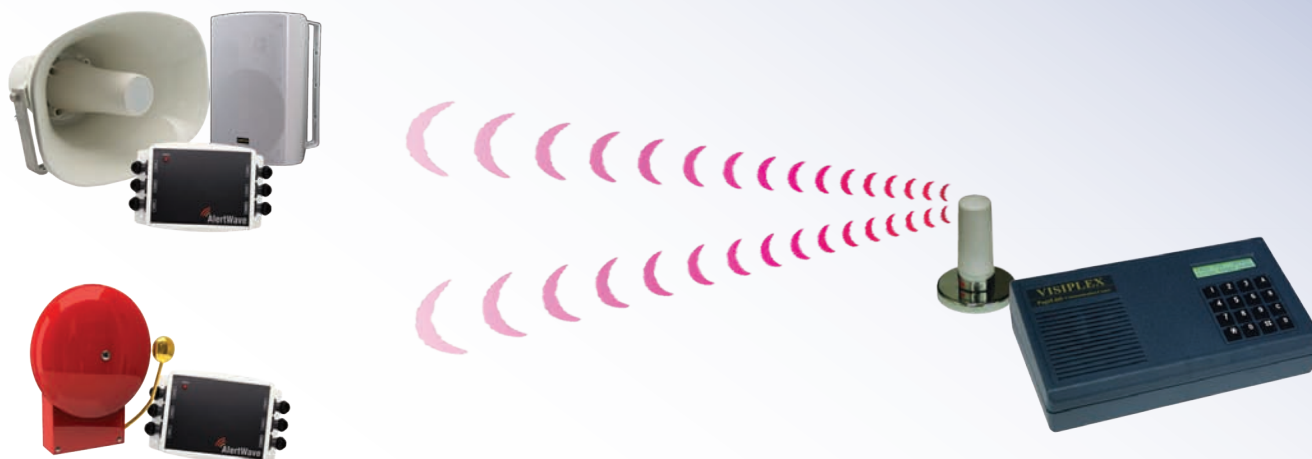

## Wireless Two-Way Intercom

- Wireless two-way intercom throughout the facility
- Can be used for school-wide instant voice notification
- Cost effective solution - no wires to run!
- Easy intercom station installation or relocation

Visiplex's PageLink system offers schools the ability to incorporate two-way intercom communication throughout the facility, providing the benefits of improved communication and safety in addition to reduced maintenance costs. This unique wireless school intercom system can be installed as part of the school public address system or as a stand-alone solution. The system can function with multiple zones and has the ability to communicate with each specific intercom station individually. As a wireless solution, this intercom system offers easy installation and expansion without the need to run any wires.

## Wireless Bell System

- Wireless bell and clock time synchronization
- Programmable weekly or calendar bell schedule
- Utilizes wireless PA speakers for bell tones and alerts
- Easy and cost-effective installation and expansion

Visiplex wireless bell systems offer an easy way to upgrade or replace an existing school bell system, using wireless speakers and a bell controller to create a powerful school break bell system with programmable schedules and various alert tones. Using the same time synchronization signal that is used for the school clock system, the school bell system will initiate bell tones in full synchronization with all school clocks. The Visiplex wireless bell system offers four, fully programmable, seven-day schedules of up to 48 bell tones per day, or a 365-day schedule design with up to 42 bell tones per day. Tone schedules can easily be programmed from a PC or over a local network.