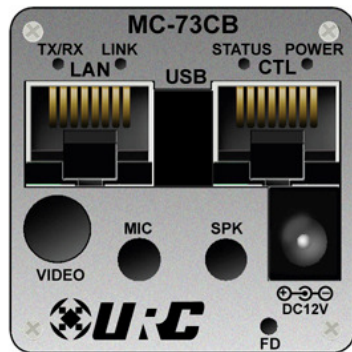

total control

MC-73CB **CCD Box-type IP camera**

Super HAD CCD sensor, D1 (720x480) resolution at 30 fps ■ Viewable on MX-6000 and KP-4000 ■ Useable at 0.3 Lux (color) 0.002 Lux (mono). ■ Simultaneous dual streaming. ■ Optional WiFi dongle available.

MC-73CB Premium Surveillance IP Camera

specifications

* Video Encoding	JPEG/H.264 (simultaneous dual stream) H.264/MJPEG H.264/H.264 (true H.264 dual streaming) Simultaneous streaming with independent control
* Resolution	D1 - 720x480 (NTSC) / 720x576 (PAL) 4CIF - 704x480 (NTSC) / 704x576 (PAL) CIF - 352x240 (NTSC) / 352x288 (PAL)
* Audio Encoding	8 bit PCM (G.711-u-low), Sampling rates 8KHz, Mono Audio
* Security	Channel based user password protection for live-cast, alarm output and audio.
* Working Environment	Temperature: 32~122 F (0~50 °C) / Humidity: 20~80% RH
* Lens	CS Mount type Lens Default Lens: DC IRIS varifocal lens 3~8 mm, 1/3", F1.4, CS mount
* Weight	0.7 lbs. (0.305Kg) without Lens & Power Supply