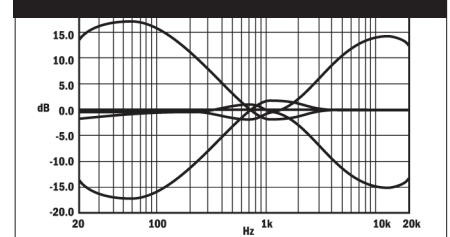

Digital signal processing

JBL has more than 60 years of expertise producing high-quality sound in venues around the world. The JBL Flip uses this expertise and employs digital sound processing to generate room-filling audio with great bass from a compact speaker.