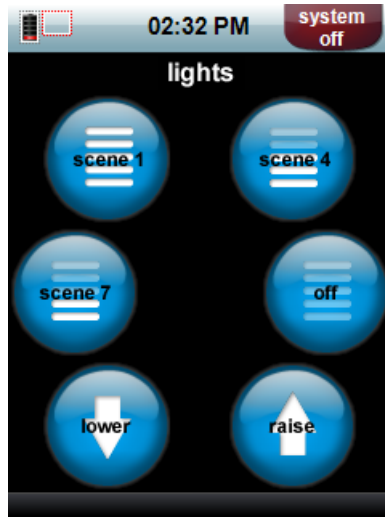

**Control the Experience.**

## **MX-1200**

**IR/RF One-way wand style color touch screen remote control**

- 2.4-inch color touch screen LCD
- 418MHz Narrow Band RF
- PC Programmable via CCP software
- Free-form graphics, similar to MX-980
- 3 Inter-changeable hard buttons
- Uses rechargeable Lithium-Ion battery
- Charging cradle included

# MX-1200 IR/RF color touch screen remote

## specifications

* LCD	2.4" inch color touch screen LCD
* Capabilities	Can control up to 200 devices with up to 10 pages each
* Range	RF (radio frequency) 50 to 100 feet, depending upon the environment
* RF Freq	418MHz
* Battery	Rechargeable Lithium-Ion battery
* Size	8.46"H x1.97"W x 1.02" D
* Weight	5.73 ounces (with battery loaded)