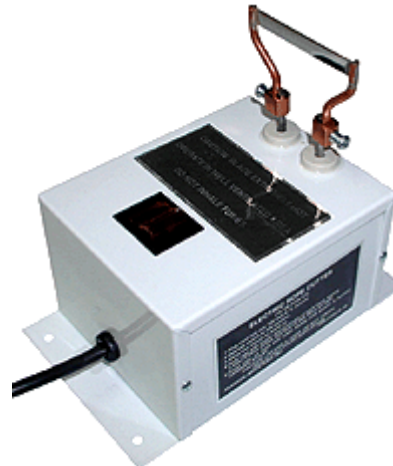

heat shrink
tubing

printing

Braided
Sleeving

KROY
K5100

heat guns
& accessories

hot knife

Glue Guns:
High quality
Glue Guns

Accessories:
Heat Gun tip
adapters

Heat Guns:
High quality
heat guns

110 volt A.C.

This tool enables the operator to draw the sleeving down across the knife blade - under tension. Both hands are then free to manipulate the sleeving and to seal and flare the ends. Tool should be used in well ventilated areas.

- Warms up in less than 30seconds
- Will cut through a 1" nylon line in ten seconds

Bench Mount Hot Knife