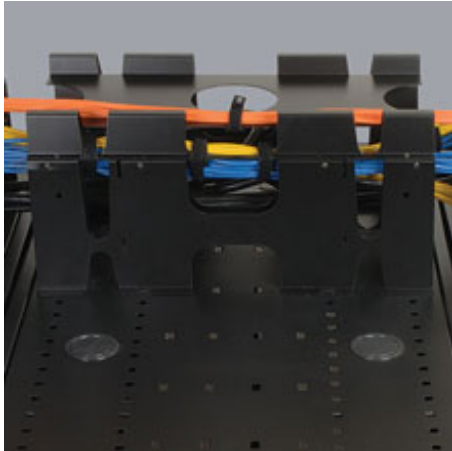

## Model #: SRCABLETRAY

**Roof-Mounted Cable Trough (Provides cable routing and power/data cable segregation.)**

### Highlights

- Safely routes cables across the top of an enclosure
- When cabinets are lined in a row, these trays create a dedicated path for cables
- Helps eliminate cable stress
- Organizes cables outside of SmartRack enclosure
- Toolless mounting on the SmartRack enclosure's top panel
- Grounding stud provided to allow tie-in to the enclosure and facility ground

### Description

Tripp Lite's SmartRack SRCABLETRAY safely routes cables across the top of an enclosure. When cabinets are lined in a row, these trays create a dedicated path for cables helping to eliminate cable stress. The SRCABLETRAY organizes cables outside of the SmartRack enclosure. It offers toolless mounting to the top of the rack panel and a grounding stud is provided to allow tie-in to the enclosure and the facility ground.

#### Package Includes

- Safely routes cables across the top of an enclosure