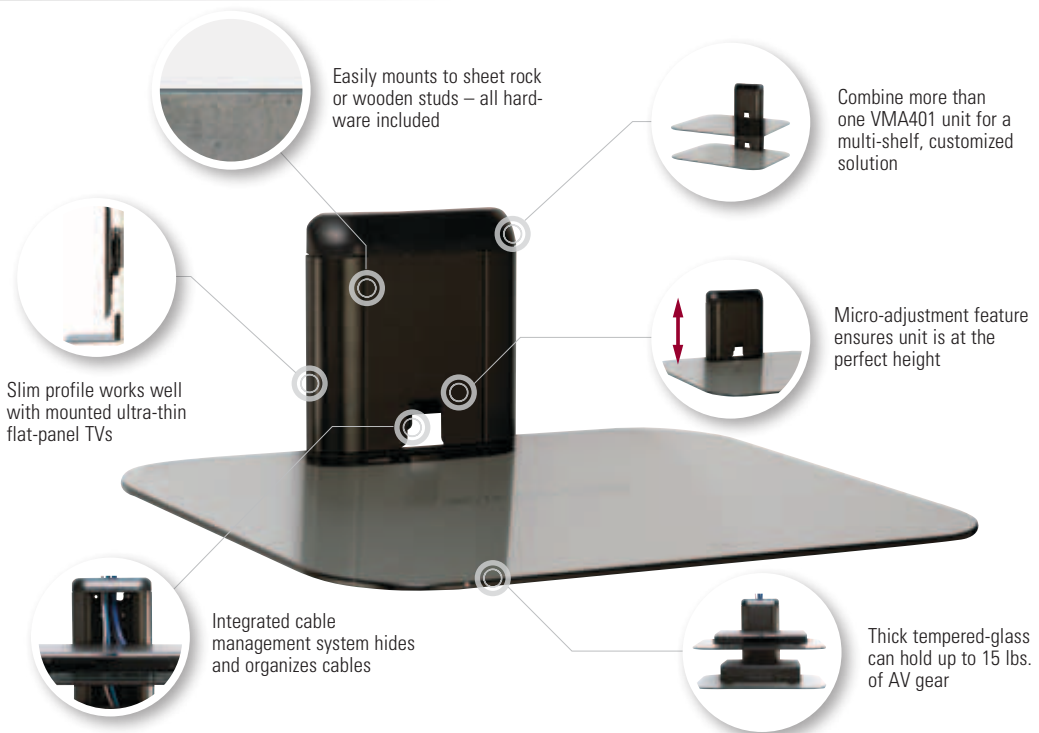

SANUS Vertical Series Furniture

Modern meets practical with Foundations Vertical Series

The Vertical Series combines the storage capacity of a cabinet with the discreet look of a low-profile wall mount, creating a versatile, stylish piece that complements any décor and streamlines any AV system. These wall-mounted AV stands feature adjustable tempered-glass shelves and generous cable and wire management channels, making them perfect for mounting directly under a TV.

Post-installation height adjustment makes it easy to position furniture perfectly below a wall-mounted TV

Generous cable management channels conceal and route power cables and signal wires

NEW

MODELS

VMA401-B1

On-Wall Component Shelf

DIMENSIONS (w x d x h)

18" x 14.5" x 6.5"
45.7 x 36.8 x 16.5 cm

FINISH

Black — VMA401-B1

Easily mounts to sheet rock or wooden studs – all hardware included

Combine more than one VMA401 unit for a multi-shelf, customized solution

Slim profile works well with mounted ultra-thin flat-panel TVs

Micro-adjustment feature ensures unit is at the perfect height

Integrated cable management system hides and organizes cables

Thick tempered-glass can hold up to 15 lbs. of AV gear