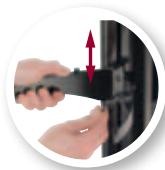

Strong tempered-glass shelves can be vertically adjusted to accommodate any AV component arrangement