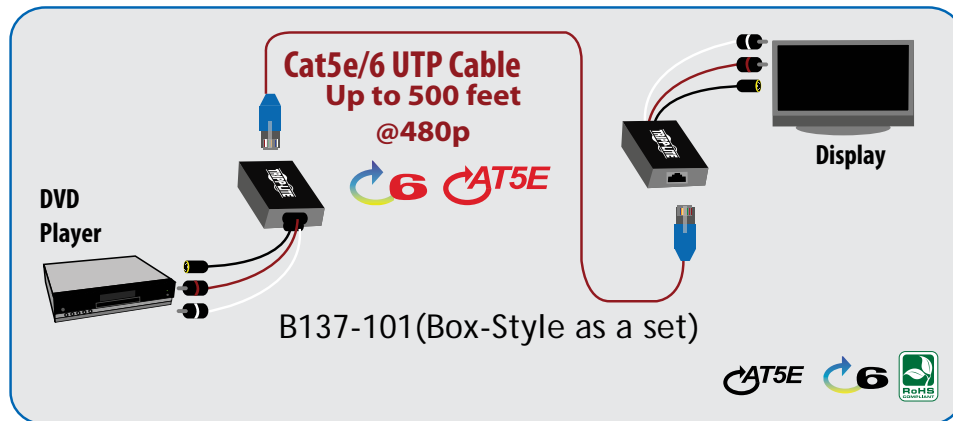

Example Model: B132-004-1

Features

- Connects a computer with VGA graphics to up to 25 VGA monitors or projectors
- Connects splitter to monitor using Cat5, Cat5e or Cat6 cable up to 1,000 ft. in length at 1024 x 768 @ 60Hz
- Maintains video resolution up to 1920 x 1440 @ 60 Hz
- 19" 1U panel-mountable-designed enclosure makes it easy to manage signal distribution through UTP structure cabling system
- Uses a VGA cable to cascade to the next splitter without losing VGA strength or quality

Example Model: B132-004A

Features

- Connects a VGA computer with audio to as many as 25 VGA-compatible monitors or projectors
- Connects a receiver at each monitor and set of speakers back to the splitter using a single regular Cat5e/6 patch cable up to 1,000 ft. long at 1024 x 768 @ 60Hz
- Maintains highest video resolution up to 1920 x 1440 @ 60 Hz
- An optional 1U panel-mount bracket allows three splitters to be mounted in a standard 19" rack—easy to manage signal distribution through UTP structure cabling system
- Standard VGA cable can be used to cascade one splitter to the next without losing VGA signal strength

Representative Application Diagram

This diagram shows a representation of our Component/Audio devices. For more information, go to www.triplite.com.

S-Video/Audio Technology

Part Numbers

Model Number	Description
B137-101	S-Video with Stereo Audio over Cat5 Extender Kit

Example Model: B137-101

Features

- Extends signal up to 500 ft. @ 480p (60 Hz)
- No software or power adapter required
- Works with one Cat5e/6 UTP cable

Representative Application Diagram

This diagram shows a representation of our Component/Audio devices. For more information, go to www.triplite.com.