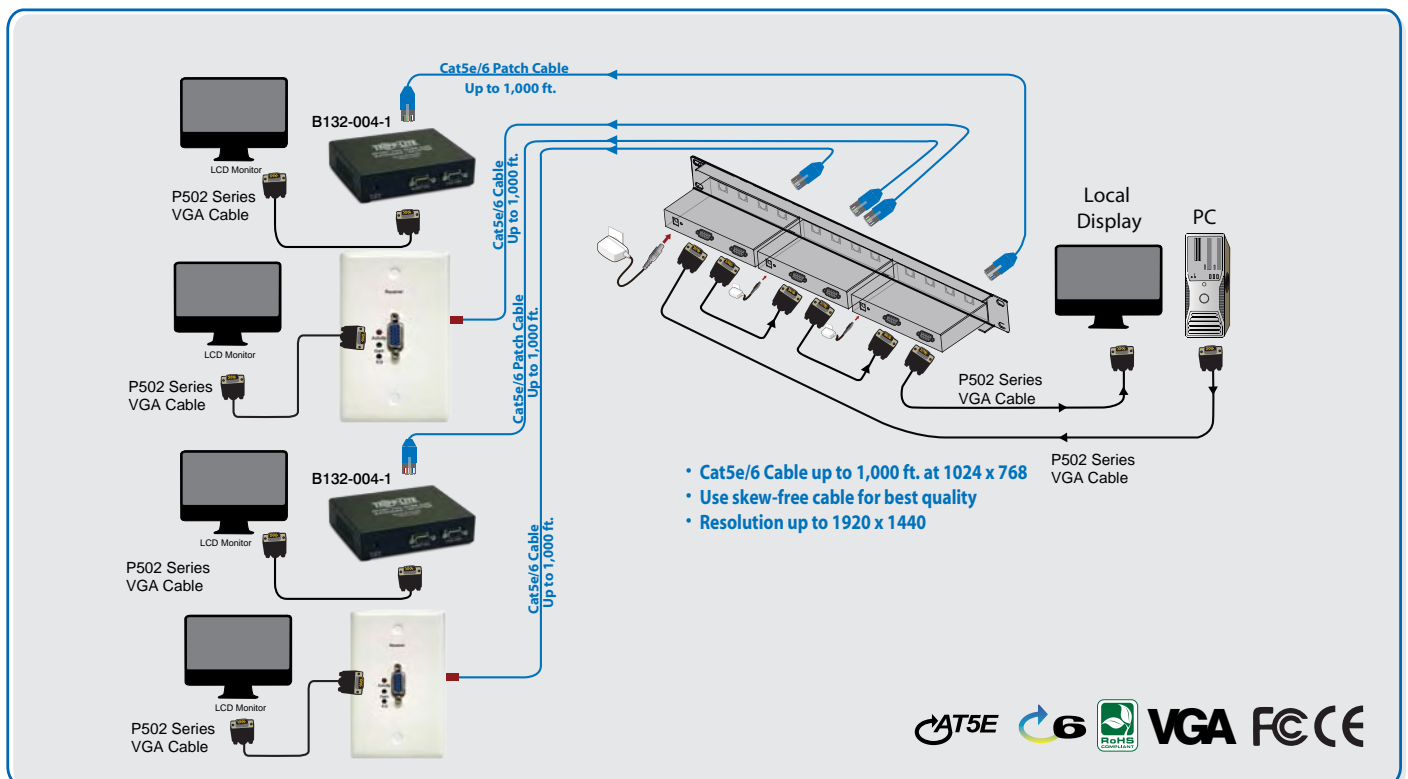

ANALOG SOLUTIONS

VGA Technology

Part Numbers

Model Number	Description
B114-002-R	VGA/SVGA 350 MHz Video Splitter: 2-Port - HD15 M/(2) F
B114-004-R	VGA/SVGA 350 MHz Video Splitter: 4-Port - HD15 M/(4) F
B114-0H4	SVGA Hi-Res 450 MHz Video Splitter: 4-Port – (5) HDDB15 F
B130-101	VGA over Cat5 Extender Kit: 1 local, 1 remote
B130-101-WP-1	VGA over Cat5 Extender: RJ45-type Wallplate Kit: 1 local, 1 remote
B132-002-1	VGA over Cat5 Extender/Splitter: 2-Port Transmitter
B132-004-1	VGA over Cat5 Extender/Splitter: 4-Port Transmitter
B132-004-RB	19" Rack-Mounting Bracket for B132-Series Transmitters
B132-100-1	VGA over Cat5 Receiver
B132-100-WP-1	VGA over Cat5 Receiver: RJ45-type Wallplate

Example Model: B132-004-1

Features

- Connects a computer with VGA graphics to up to 25 VGA monitors or projectors
- Connects splitter to monitor using Cat5, Cat5e or Cat6 cable up to 1,000 ft. in length at 1024 x 768 @ 60Hz
- Maintains video resolution up to 1920 x 1440 @ 60 Hz
- 19" 1U panel-mountable-designed enclosure makes it easy to manage signal distribution through UTP structure cabling system
- Uses a VGA cable to cascade to the next splitter without losing VGA strength or quality

Representative Application Diagram

This diagram shows a representation of our VGA devices. For more information, go to www.tripplite.com.