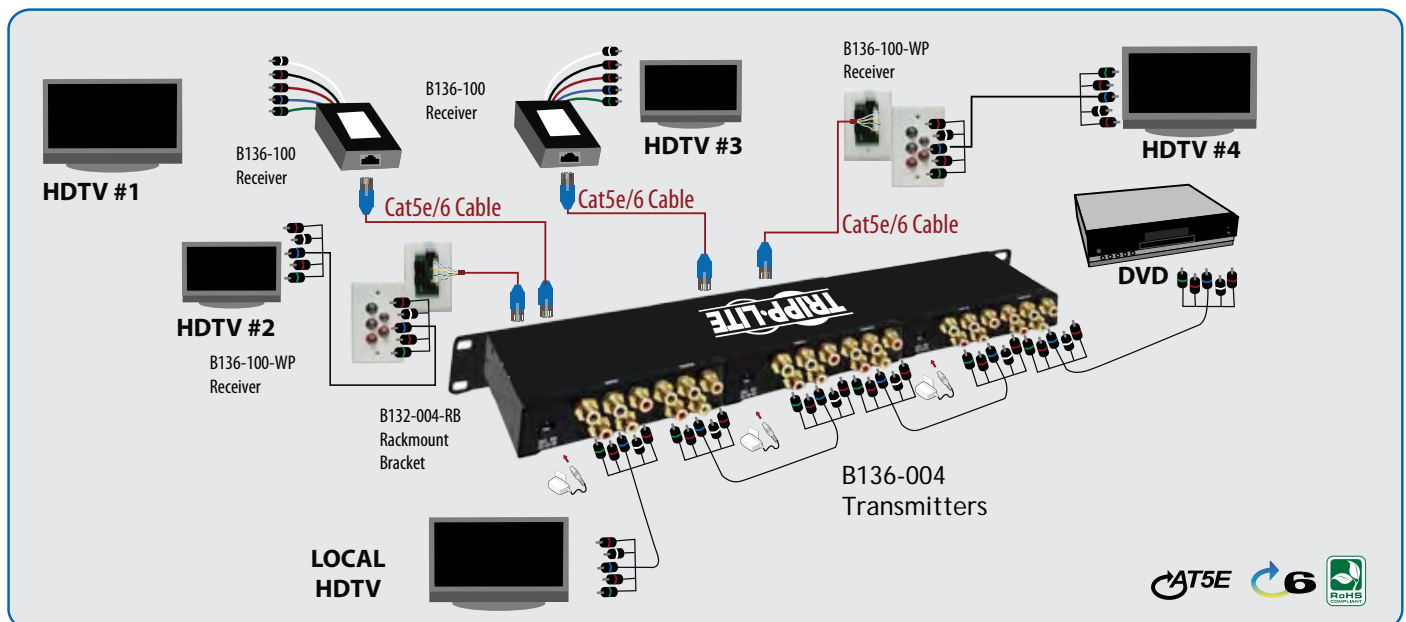

Component/Audio Technology

Part Numbers

Model Number	Description
B136-004	Component Video with Stereo Audio over Cat5 Extender/Splitter: 4-Port
B136-100	Component Video with Stereo Audio over Cat5 Extender: Receiver
B136-100-WP	Component Video with Stereo Audio over Cat5 Extender: 110-type Wallplate, Receiver
B136-101	Component Video with Stereo Audio over Cat5 Extender Kit
B136-101-WP	Component Video with Stereo Audio over Cat5 Extender: 110-type Wallplate Kit

Example Model: B136-004

Features

- Extends signal up to 300 ft. @ 1080p (60 Hz)
- Cascade to connect up to 13 displays
- No software or power adapter required
- Signal transmitted over Cat5/6 UTP cables
- RESOLUTION:
  - 480p up to 500 feet
  - 720p up to 400 feet
  - 1080i up to 350 feet
  - 1080/24p up to 300 feet
  - 1080/60p up to 300 feet

Representative Application Diagram

This diagram shows a representation of our Component/Audio devices. For more information, go to www.triplite.com.