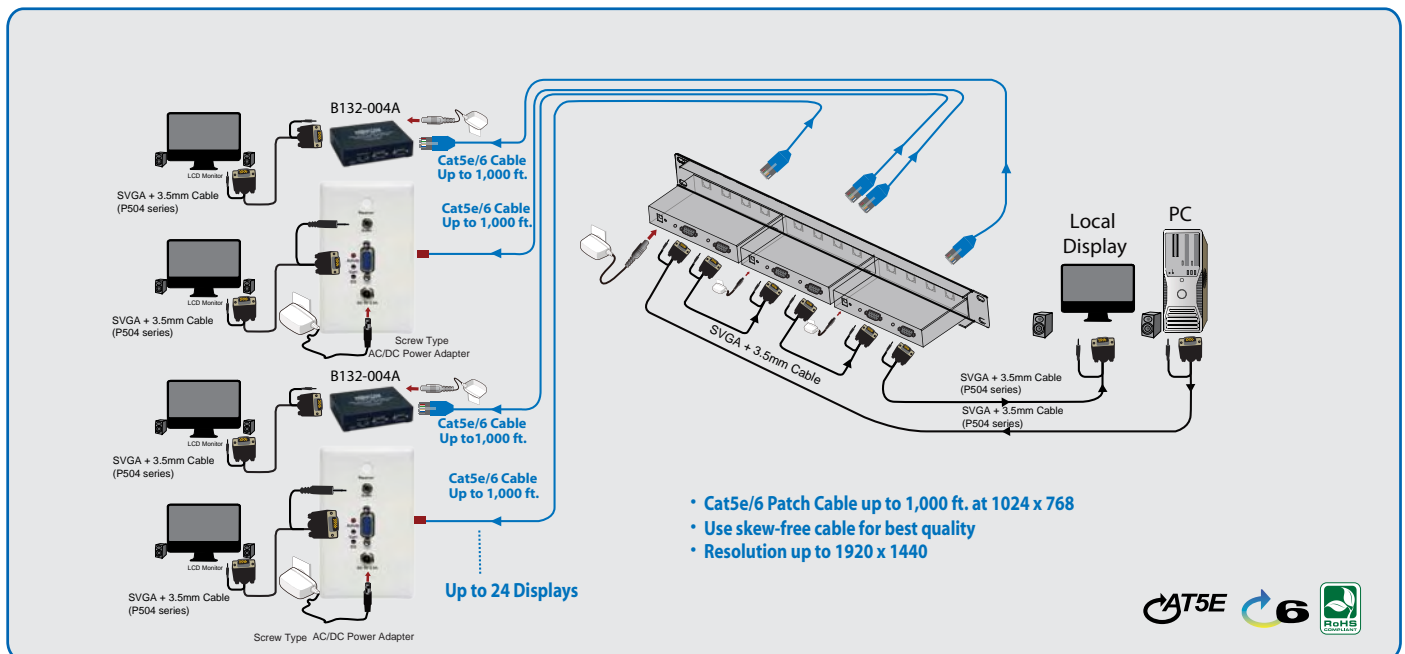

VGA/Audio Technology

Part Numbers

Model Number	Description
B130-101A	VGA with Audio over Cat5 Extender Kit: 1 local, 1 remote
B130-101A-WP-1	VGA with Audio over Cat5 Extender: RJ45-type Wallplate Kit: 1 local, 1 remote
B132-002A	VGA with Audio over Cat5 Extender/Splitter: 2-port Transmitter
B132-004A	VGA with Audio over Cat5 Extender/Splitter: 4-port Transmitter
B132-100A	VGA with Audio over Cat5 Receiver
B132-100A-WP-1	VGA with Audio over Cat5 Receiver: RJ45-type Wallplate

Example Model: B132-004A

Features

- Connects a VGA computer with audio to as many as 25 VGA-compatible monitors or projectors
- Connects a receiver at each monitor and set of speakers back to the splitter using a single regular Cat5e/6 patch cable up to 1,000 ft. long at 1024 x 768 @ 60Hz
- Maintains highest video resolution up to 1920 x 1440 @ 60 Hz
- An optional 1U panel-mount bracket allows three splitters to be mounted in a standard 19" rack—easy to manage signal distribution through UTP structure cabling system
- Standard VGA cable can be used to cascade one splitter to the next without losing VGA signal strength

Representative Application Diagram

This diagram shows a representation of our VGA/Audio devices. For more information, go to www.tripplite.com.