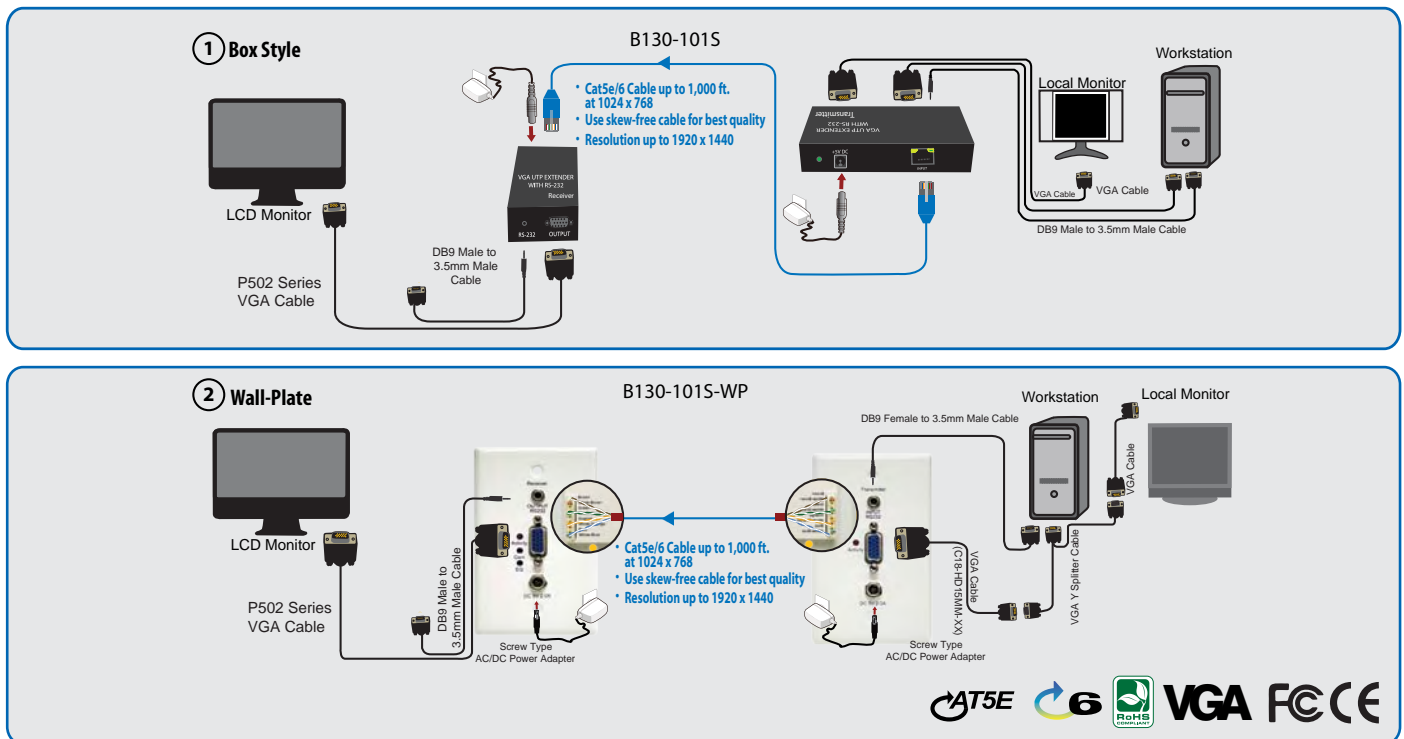

ANALOG SOLUTIONS (CONTINUED)

VGA/Serial Technology

Part Numbers

Model Number	Description
B130-101S	VGA over Cat5 Extender Kit with RS-232: 1 local, 1 remote
B130-101S-WP	VGA over Cat5 Extender with RS-232 110-type Wallplate Kit: 1 local, 1 remote

Example Model: B130-101S

Features

- Extends VGA + RS-232 signal using one Cat5e/6 UTP patch cable up to 1,000 ft. long at 1024 x 768 @ 60 Hz
- High resolution up to 1920 x 1440 @ 60 Hz
- Works with monitors, projectors, HDTV and flat panels
- RS-232 works with scanner and touch-screen control
- Built-in equalization and gain control to adjust brightness and skew

Representative Application Diagram

This diagram shows a representation of our VGA/Serial devices. For more information, go to www.tripplite.com.