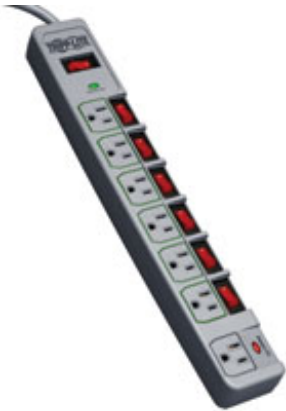

Tripp Lite
1111 West 35th Street
Chicago, IL 60609 USA
Telephone: +(773) 869 1234
E-mail: saleshelp@tripplite.com

Model #: TLP76MSG

6 individually controlled eco outlets plus 1 always on outlet, 6-ft cord, 1080 joules ECO-SURGE Home/Business Surge Suppressor

Description

Want to save \$30 per year on your energy bill? [Learn how.](#) Tripp Lite's TLP76MSG offers reliable, GREEN surge technology that protects your computer and peripherals as well as the environment and your wallet. Energy-saving outlet configuration reduces energy waste (phantom loads) by cutting AC power to unused peripherals. The TLP76MSG has one always on outlet for those peripherals that need constant power like a fax machine, DVR or router. It also offer convenient, individual outlet switches that allow users to select which device is turned on and off. The TLP76MSG has 7 total outlets, 6 foot cord and diagnostic LEDs to warn of wiring problems and suppressor damage. Network-grade AC suppression rated at 1080 joules shields equipment from surges and line noise. Designed with an attractive cool gray suppressor housing, the TLP76MSG can accommodate up to 4 transformer plug outlets offering convenient protection of desktop computer equipment and accessories. \$25,000 connected equipment insurance (USA and Canada Only).