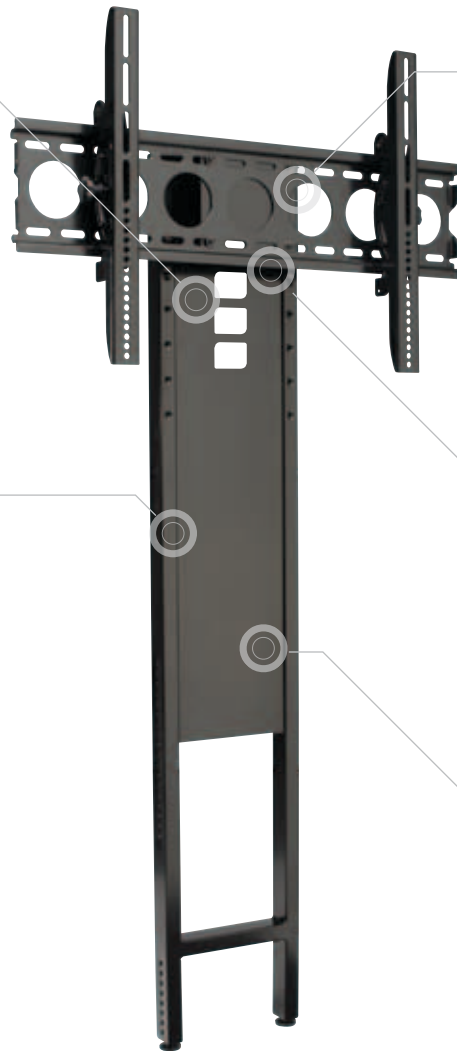

# SANUS Furniture Mount System

Enhance your entertainment with the versatile and stylish FMS01 TV Mount. With easy tilt and swivel technology as well as variable height settings that allow up to 10 inches of height adjustment, you'll be sure to have the best seat in the house from anywhere in the room. In addition to an innovative cable management system, small components can easily be attached to the back of the pillar for an organized, clean look. Plus, with its universal design the FMS01 fits nearly all 32"-60" TVs up to 130 lbs.

Conceals smaller AV components behind pillar with tool free connections for a clean appearance

Mount tilts and swivels without tools for simple viewing angle adjustments

Easily attaches to FMS Compatible AV furniture and accessories

Mount height can be adjusted up to 10 inches ensuring optimal TV height

Provides additional safety and protection from accidental tipping of TV

## SANUS FURNITURE MOUNT SYSTEM

MODEL..... FMS01  
 TV SIZE RANGE ..... 32" – 60"  
 WEIGHT CAPACITY ..... 130 lbs.  
 AVAILABILITY ..... Q1 2012

Look for the FMS icon on all compatible furniture and accessories