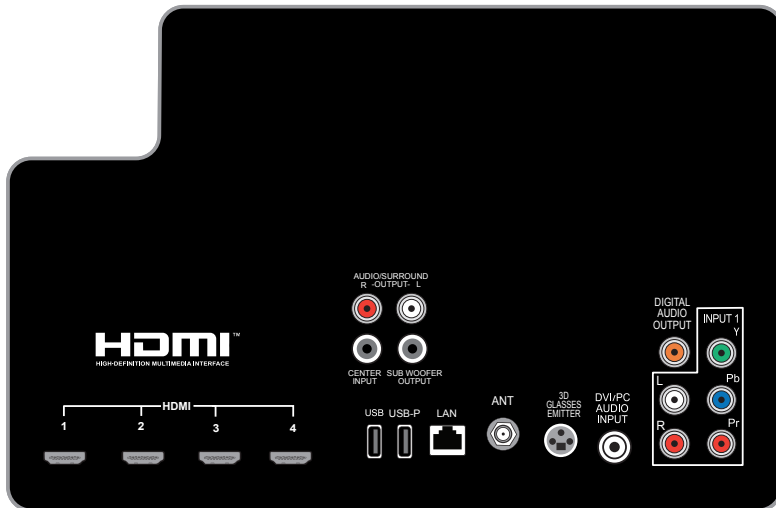

DIAMOND 842 | 3D DLP® HOME CINEMA TV

Model: WD-82842

MODEL	WD-82842
Screen Size (diagonally measured)	82" Class
Aspect Ratio 16:9	Yes
Height	48.7"
Width	73.2"
Depth	22.7"
Weight	135.3 lbs.
POWER CONSUMPTION	
Operating (Home Mode Default)	216 W
Standby	0.93 W
SHIPPING DIMENSIONS	
Height	52.3"
Width	77.0"
Depth	28.6"
Weight	159.9 lbs.
OTHER	
UPC	082400032935
Country of Origin	Mexico

Federal law prohibits removal of this label before consumer purchase.

ENERGY GUIDE

Mitsubishi Electric Television
Models WD-73842
WD-82842, WD-92842

Estimated Yearly Energy Cost

$44

$39 | | | | | $90

Cost Range of Similar Models (69.5" or greater)

- Based on 11 cents per kWh and 5 hours use per day
- Estimated yearly electricity use of this model: 400 kWh
- Your cost depends on your utility rates and use.

Visit ftc.gov/energy

BACKPANEL

*TV and some PC displays have standard overscan. Features, specifications and dimensions are subject to change without notice. Physical appearance of television and matching base may vary slightly from images shown on this document.

VIDEO PERFORMANCE	
3D TV*	Yes
2D + Depth	Yes
Full HD 3D Glasses™ Compatible	Yes
DLP® Link 3D Glasses Compatible	Yes
External 3D Glasses Emitter Jack	Yes
Mitsubishi Exclusive 6 Color Processor	Yes
Plush 1080p Video Processing & Format Conversion	Yes
HDMI Deep Color (36-Bit)	Yes
PerfectColor™ & PerfectTint™	Yes
Video Noise Reduction	Yes
Picture Format Modes (4:3 sources)	6
Picture Format Modes (16:9 sources)	3
AUDIO PERFORMANCE	
Internal loudspeakers	16
Surround Sound Processor Dolby® Digital 5.1	Yes
Output power (watts/ch)	2w x 16
Center Channel Mode	Yes
Rear Channel Output	Yes
Level Sound (dynamics limiter)	Yes
Digital Output (PCM) for All Analog Sources	Yes
USER CONTROLS	
Easy Connect™	Yes
Surround Sound Setup automatic	Yes
A/V Adjustment (Memorized By Input)	Yes
ISF®ccc Advanced Video Calibration	Yes
3D Video Adjustment Memory	Yes
HDMI	Yes
Video Modes: Brilliant/Bright/Natural/Game	Yes
iPhone/iPod Touch/iPad Remote Control App	Yes
OPTICAL SYSTEM	
Display Type DLP®	Yes
HDTV Resolution 1080p	Yes
120Hz Sub-Frame Rate	Yes
Lamp Modes 156/180 watt	Yes
TUNING	
Tuner Analog/Digital/Cable (in the clear)	1
Antenna (RF) Inputs	1
MEDIA CONNECTIVITY	
Stream TV™ Internet Media VUDU Apps	Yes
Wireless Connectivity 802.11n Optional Adapter	Yes
Bluetooth® A2DP Audio Streaming	Yes
Ethernet Port	Yes
USB Ports (Wireless Adapter/Accessory Power)	2
Remote PC Desktop - VNC	Yes
INPUTS	
Component/Composite Combined Video Inputs	1
Center Channel Input	Yes
HDMI® Inputs	4
480i, 480p, 720p, 1080i (60Hz)	Yes
1080p (24Hz, 30Hz, 60Hz)	Yes
OUTPUTS	
Surround Stereo Audio Output	Yes
Variable Subwoofer Output	Yes
3D Glasses Emitter (VESA)	Yes
Digital Coaxial Audio Output (Dolby® Digital / PCM)	Yes
HDMI DIGITAL PC COMPATIBILITY	
640 x 480, 800 x 600, 1024 x 768, 1280 x 720, 1280 x 1024, 1365 x 768, 1920 x 1080 @ 60Hz	Yes
REMOTE CONTROL	
Remote Control	Full TV with Internet
CUSTOMIZATION FEATURES	
Direct IR Input Selection	Yes
Direct IR Format Selection	Yes
Independent IR Power ON / OFF	Yes