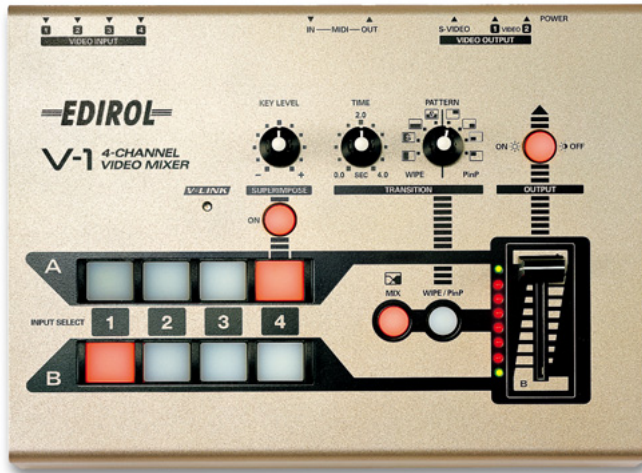

V-1 4-Channel Video Mixer

V-LINK

Easy control of 4 video inputs — switch and mix at will.