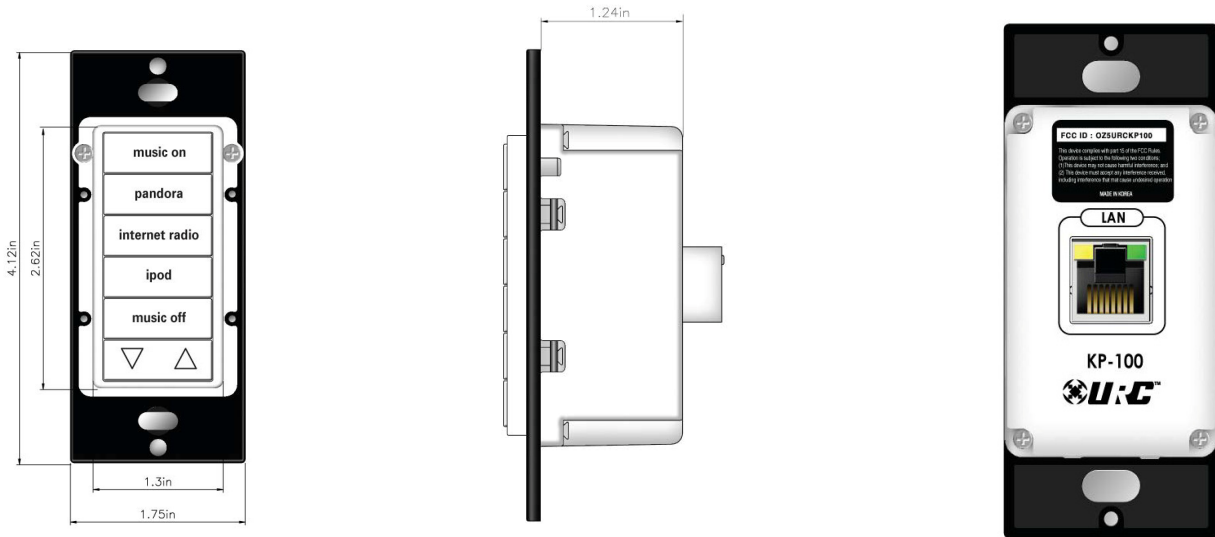

total control

TKP-100

In wall 2-Way keypad with hard buttons.

Seven (7) button POE network keypad ■ All button labels are back lighted white ■ Selected scene or source lights orange ■ Installs in standard single-gang box ■ Includes interchangeable button sets for URC music control and URC lighting control ■ Automatic programming when default buttons sets are used ■ Custom buttons available ■ Cover plates are not included (accepts standard Decora® plates).

TKP-100 Keypad

specifications

* Memory	4 Megabits of Serial Flash
* Macro Capability	Unlimited via the MRX-10
* Network	One 10/100 Ethernet port (Indicator 2LED, PoE)
* Indicator	On/Off LED 7 Button (Orange / White)
* Power	PoE
* Size	4.12" x 1.75 X 1.25"(H x W x D)
* Weight	0.18 lbs. (0.082Kg)