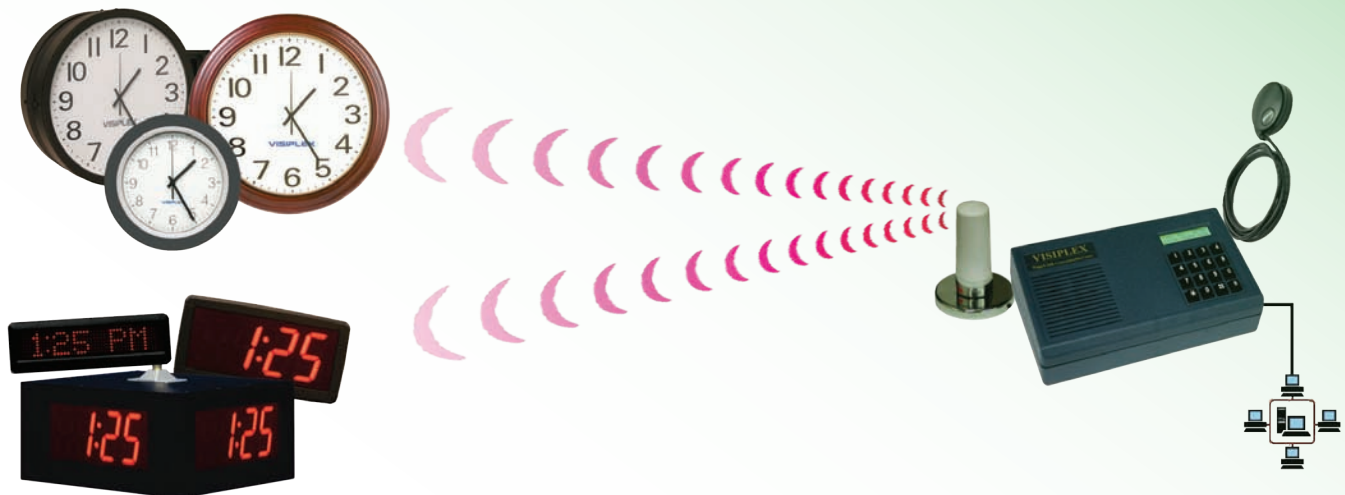

Wireless Time Synchronization System

- Wireless time synchronization throughout the facility
- Wide selection of Analog and Digital Clocks
- Accurate time source from a GPS receiver or PC
- Easy system installation and expansion

The PageLink system provides schools with the ability to incorporate accurate synchronized time for clocks and computers throughout the facility, providing the benefits of improved productivity and reduced maintenance costs. Visiplex offers analog clocks, LED digital clocks and LED alphanumeric displays in a variety of styles and sizes to match all school needs. Using a GPS receiver or a PC as a time reference, the PageLink system can provide a time synchronization RF signal to cover any single or multi-building school area. The Visiplex wireless time synchronization system is easy to install and allows clocks to be added or relocated without the need to run any wires.