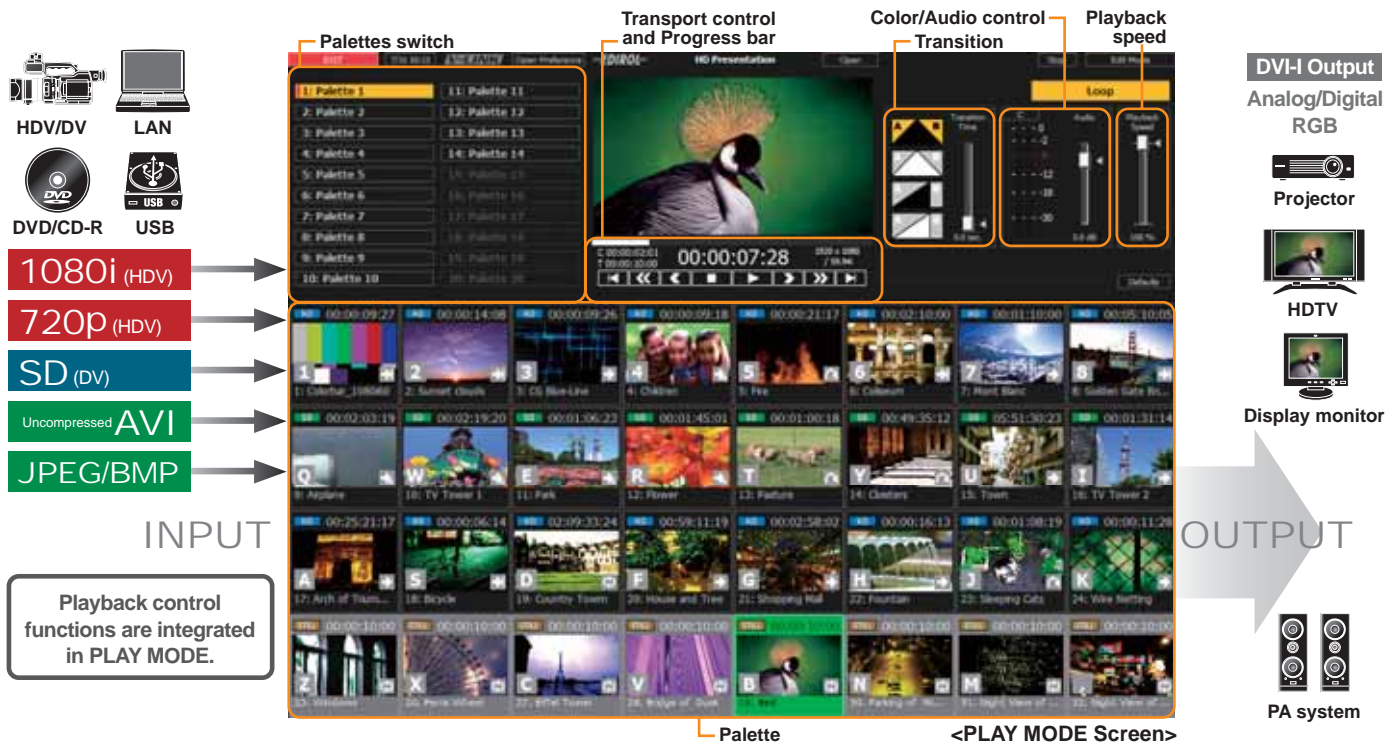

Clips of Multiple video formats can be directly captured and played seamlessly.

### Flexible and Stable Playback.

- Instantly playback 640 clips (32 clips x 20 palettes).
- Internal processing with intra-frame MPEG-2 ensures precise frame accurate playback with in/out points.
- Enhances your visual presentation with playback speed and color control.

- The PR-1000HD is the next generation HD video presenter in the popular EDIROL PR series.
- Supports Multi-Format media consisting of HD, SD and/or Stills.
- Smooth and high quality playback for any applications where visuals are used.

## Flexible and intuitive video presentation system.

Touch panel display provides a more intuitive operation.

The EDIROL V-440HD Multi-Format Video Mixer accepts the HD signal from the DVI-D/RGB port on the PR-1000HD.