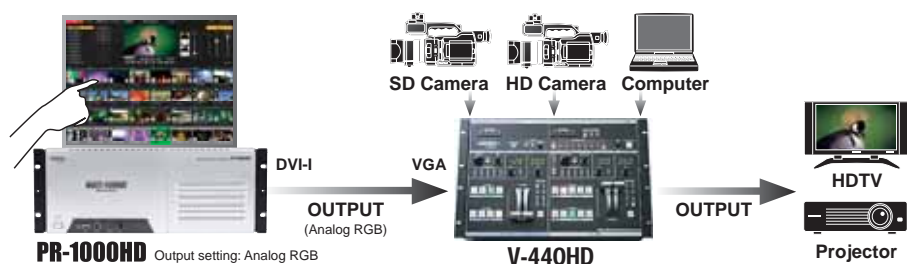

PR-1000HD Output setting: Analog RGB

V-440HD

HDTV

Projector