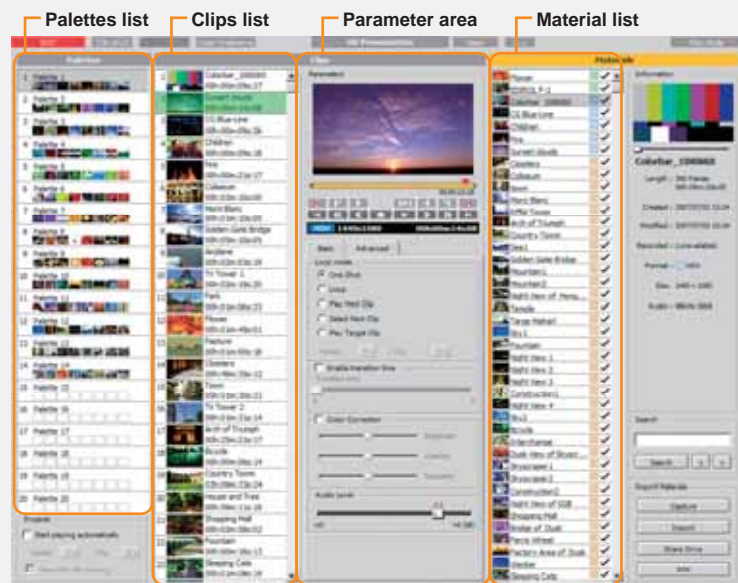

- The PR-1000HD is the next generation HD video presenter in the popular EDIROL PR series.
- Supports Multi-Format media consisting of HD, SD and/or Stills.
- Smooth and high quality playback for any applications where visuals are used.

Selectable output aspect ratio.

Built-in scaler allows output in multiple resolutions.

You can select output formats that match your output device such as a data projector or HDTV.

USB Mouse and Keyboard are standard requirements for the PR-1000HD.

Multi-Format Video Presenter

PR-1000HD

EDIT MODE enables organization and content management of clips.

In EDIT MODE, you can capture and upload new materials to the PR-1000HD, change clip sequences names and assign the materials to the palette as clips.

Simply drag and drop the materials to an assigned location within a palette.

<EDIT MODE screen>

VC series expands Multi-Format output options.

Combine the PR-1000HD with the EDIROL VC-300HD/VC-200HD Multi-Format Video Converter to expand input/output formats to HD/SD-SDI, RGB formats, etc.

HD / SD-SDI
HD / SD COMPONENT
DVI-I (PC-RGB / HDMI*)

*A DVI adapter is necessary to connect RGB or HDMI.
*HDCP is not supported.