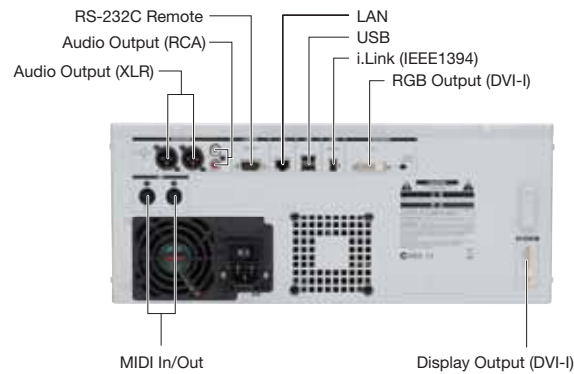

■ Specifications

Video Format	Video: HDV, MPEG (HDV, DV, AVI), STILL (JPEG, BMP)		Storages	System Program: Solid-State Drive
Audio Format	16bit 48kHz (Stereo)			Project Data: Slot x 2 for Removable HDD
Video Input (Front/Rear)	IEEE1394 (6pin type x 2)	HDV: 1080i, 720p	Control Interfaces	DVD Multi-Drive: Still/Video data
		DV: NTSC or PAL		LAN: 10/100/1000 Base-T x 1
Audio Input (Front/Rear)	IEEE1394 (6pin type x 2)	HDV: MPEG-1 Layer2 16bit 48kHz 384kbps (Stereo)	Power Supply	RS-232C x 1
		DV: Linear PCM 16bit/48kHz (Stereo)		MIDI In/Out
Video Output	DVI-I (29pin type)	Digital (RGB): 1080i/p, 720p, 1920 x 1200, 1280 x 1024, 1280 x 960, 1024 x 768, 640 x 480	Dimensions	USB x 4 (for Card Reader, Mouse, Keyboard, Storage, Optional Touch Panel Display)
		Analog (RGB): 1080i, 720p, 1920 x 1200, 1280 x 1024, 1280 x 960, 1024 x 768, 640 x 480		AC 117V, AC230V, AV240V (50/60Hz)
Audio Output	XLR (Stereo) RCA (Stereo)	Balanced	Weight	482 (W) x 500 (D) x 177 (H) mm
		Unbalanced		*EIA-4U Rack Mount Size
Display Output	DVI-I (29pin type)	Digital (RGB): 1024 x 768/60Hz (Fixed)	Accessories	15.2 kg
		Analog (RGB): 1024 x 768/60Hz (Fixed)		Power Cord, Owner's Manual
			Optional Item	Hard Disk Drive: HDD-250

<Notes> When capturing video, capture several seconds before and after the desired portion of the clip and then set the appropriate start and end points in the EDIT mode. You cannot capture from a tape recorded in multiple formats. ?Captured video should be more than 1 second in length. Video clips that are less than 15 frames in length may not be able to be played smoothly.

■ Front View

■ Rear View

■ Dimension Chart (mm)

■ Optional Items

HDD-250 (250GB)
Removable Hard Disk Drive
Capable of approximately
20 hours of recording time
in HDV-native format