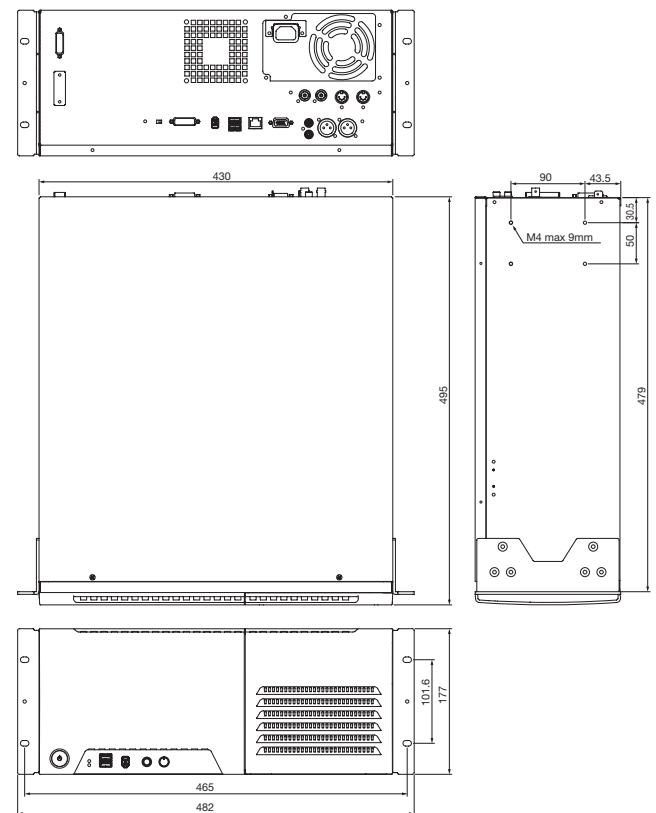

■ Dimension Chart (mm)

■ Optional Items

HDD-250 (250GB)
Removable Hard Disk Drive
Capable of approximately
20 hours of recording time
in HDV-native format

VC-300HD (HD/SD-SDI)
VC-200HD
Multi-Format Video Converter

EDIROL by Roland **Roland** Systems Group

For more details, please visit us at
www.rolandsystemsgroup.com

Copyright 2008 Roland Corporation. All rights reserved.
All specification and appearances are subject to change without notice.

Aug. 2008 RAM-7021 M-PD