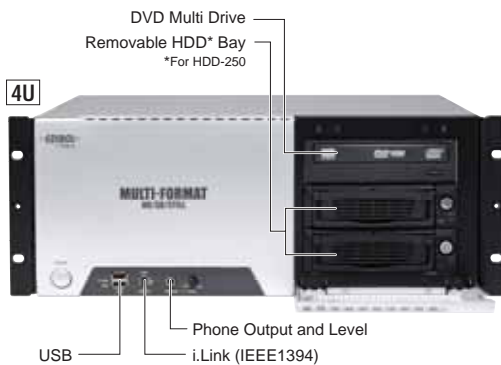

<Notes> When capturing video, capture several seconds before and after the desired portion of the clip and then set the appropriate start and end points in the EDIT mode. You cannot capture from a tape recorded in multiple formats. ?Captured video should be more than 1 second in length. Video clips that are less than 15 frames in length may not be able to be played smoothly.

■ Front View