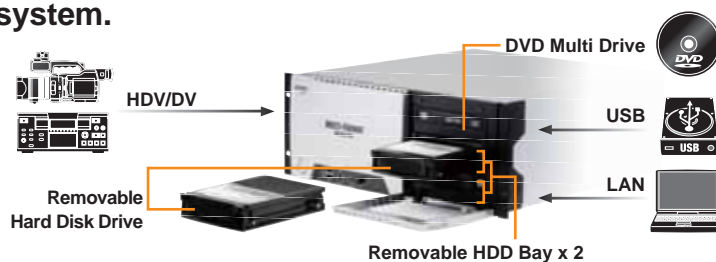

\*When "Convert to intra frame compression MPEG-2" is set and HD materials are captured, the amount of storage space required is equivalent to three times the requirement for HDV/DV material.

\*The PR-1000HD can handle only 1080i, 720p and SD video. These formats can be converted to the selected format.

### Large-capacity HDDs and Reliable system.

A maximum of 20 hours of video material can be captured to one HDD. Two HDD slots on the PR-1000HD enables data management features, copy and backup.

\*Minimum one HDD is required.

Materials can be imported from disc media (CD/DVD), USB Storage or over the network. The system files are installed in Solid-State memory making playback and operation stable and reliable.

- The PR-1000HD is the next generation HD video presenter in the popular EDIROL PR series.
- Supports Multi-Format media consisting of HD, SD and/or Stills.
- Smooth and high quality playback for any applications where visuals are used.