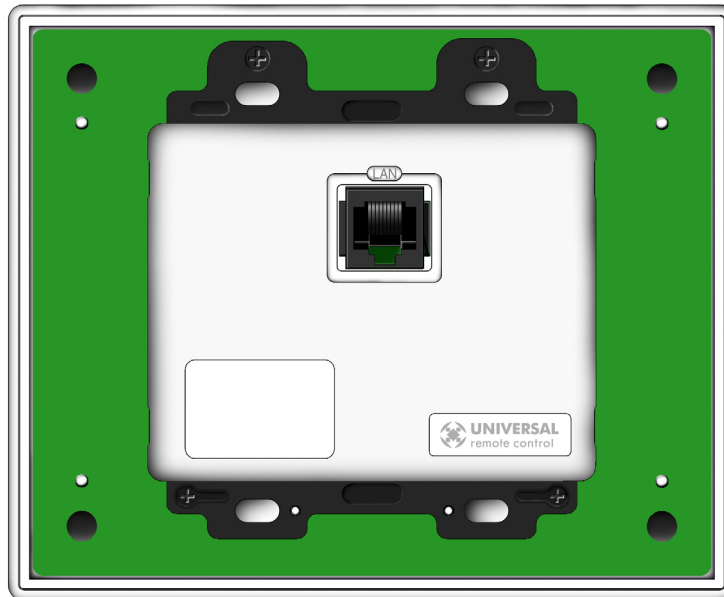

# Total Control

## TKP-2000

### In wall 2-Way Total Control Series Network Keypad

In-Wall PoE (Power over Ethernet) keypad ■ 3.5" Color Touch Screen ■ Installs in standard two gang wall boxes (not included) ■ Backlit buttons that turn On and Off with power ■ 1-Ethernet RJ-45 Port for connection to the local area network ■ Provides 2-Way communication with MRX-10 Network System Controller ■ Can be programmed off premises via the internet ■ Connect to a PoE Switch via RJ-45 port

## specifications

* Network	One 10/100 Ethernet port (PoE)
* Status Indicator	6 backlit hard buttons
* Power	Must be provided by PoE switch or PoE injector
* Size	5.75" x 4.7" x 1.8" (apx.)
* Weight	0.61 lbs. (0.276Kg)