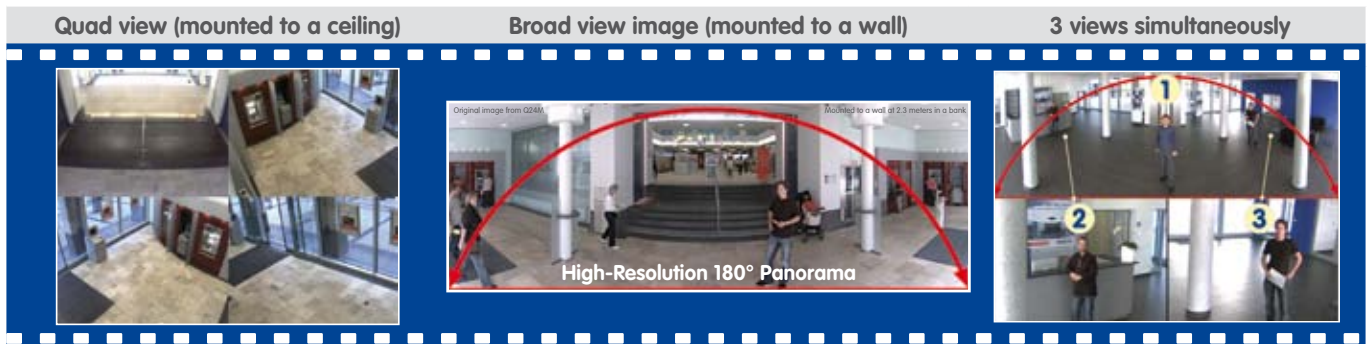

Technical information subject to change without notice.

Q24 Hemispheric		Available Accessories Q24 Hemispheric Camera	
Standard Housing MX-Q24M-Sec • Hemispherical allround view 360° • For wall and ceiling mounting • White or black • Robust and maintenance-free, without mechanically moving parts	Vandalism Housing MX-Q24M-Sec-Vandal • Stainless steel vandalism housing incl. lens protection • Polished, matt	In-Ceiling-Set MX-OPT-IC • In-Ceiling set incl. mounting parts • Easy mounting from front • Ø 150 mm installation dimension • White or black • Can be ordered with stainless steel cover (MX-OPT-IC-ESMA)	ExtIO Extension Module MX-ExtIO • Microphone/Speaker • PIR sensor for motion detection, temperature sensor • 2 signal inputs, 2 signal outputs, 2 illuminated buttons

Q24 – Quad View

A Q24 can replace four cameras and simultaneously show images from 4 different angles on the monitor. Each of the four views has a virtual PTZ function and can be adjusted separately. With the Q24, MOBOTIX yet again demonstrates the innovative power that makes the company a market leader for megapixel video security systems.