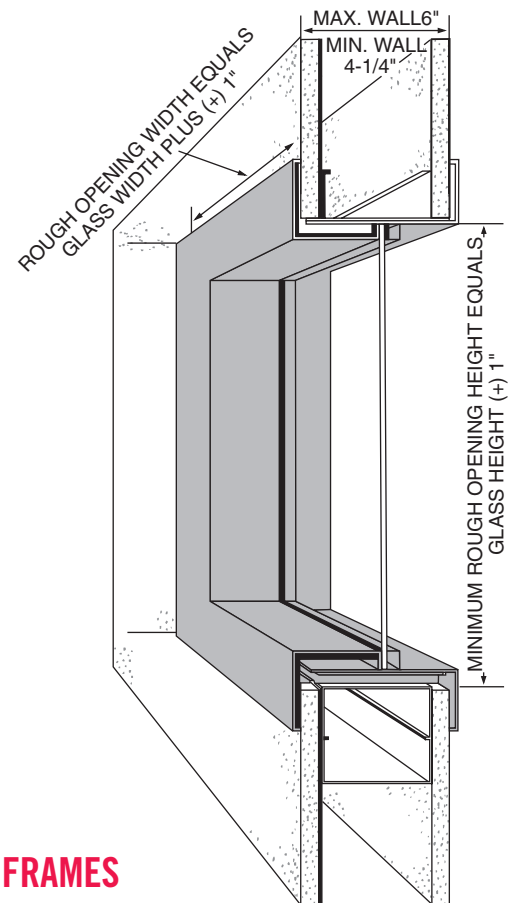

RADIATION SHIELDING

LEAD LINED VIEW WINDOW FRAMES

VIEW WINDOW FRAMES

NOTE: Don't cut a lead lined frame opening until frame is at job site!

Steel Telescopic Lead Lined

Standard Steel Telescopic Lead Lined Frames match our Hollow Metal Door Frames. These can be manufactured to accept any thickness of Lead Glass or Lead Acrylic. Standard Lead Lined Steel Telescopic Frames can be steel braced for maximum strength.

The adjustable Lead Lined Steel Telescopic Frames adjust to wall thicknesses of 4-1/4" to 6". Our Lead Lined Steel Telescopic Frames can be supplied with optional voice transmission.

ORDERING INFORMATION

- Lead Glass size-width and height
- Lead Glass thickness
- Baffled voice passage (optional)
- Wall thickness

This information is the same for all lead lined frames ordered.

MULLION FRAME

STEEL TELESCOPIC FRAMES