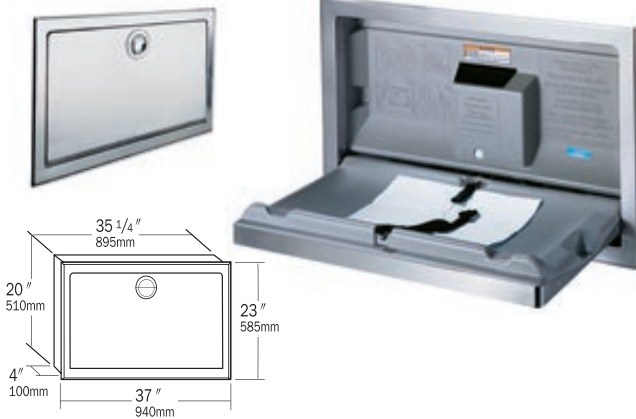

NEW

KB200-00 HORIZONTAL, WALL-MOUNTED

Cream-color polypropylene cabinet and bed. Unit 35" W x 22" H (890 x 560mm). Depth (closed) 4" (100mm). Extension (open) 22 1/2" (570mm). Patented. Available from Bobrick in cream-color only.

KB110-SSRE HORIZONTAL, RECESSED MOUNTED

18-gauge, type 304 satin stainless steel exterior finish with molded grey color polyethylene interior. Unit 37" W x 23" H (940 x 585mm). Depth (closed) 3/4" (20mm). Extension (open) 15 1/4" (385mm). Rough Wall Opening: 35 1/2" W x 20 1/2" H (900 x 520mm), 4" (100mm) min. depth.

KB110-SSWM HORIZONTAL, WALL-MOUNTED

18-gauge, type 304 satin stainless steel exterior finish with molded grey color polyethylene interior. Unit 35 1/4" W, 20" H (890 x 510mm). Depth (closed) 4" (100mm). Extension (open) 15 3/16" (385mm).

KB101-00 VERTICAL, WALL-MOUNTED

Cream-color polyethylene cabinet and bed. Unit 22" W x 35 1/2" H (560 x 900mm). Depth (closed) 5 1/4" (135mm). Extension (open) 35" (890mm). Available from Bobrick in cream-color only.