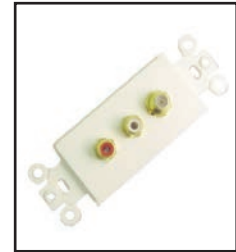

### 28-103-P GOLD PLATED 2 PAIR BANANA JACKS

Plastic insert plate. Recessed banana jacks with isolated terminal, with solderable leads. Insert color is white. Red/black terminals. Includes mounting hardware.

### 28-107-P GOLD PLATED DOUBLE RCA JACKS WITH SINGLE COAX

Plastic insert plate. Solderable red/white RCA jacks, feed-thru F connector. Insert color is white. Includes mounting hardware.

### 28-108-P GOLD PLATED TRIPLE RCA JACKS WITH SINGLE COAX

Plastic insert plate. Solderable yellow/red/white RCA jacks, feed-thru F connector. Insert color is white. Includes mounting hardware.

### 28-104-P GOLD PLATED SINGLE RCA JACK

Plastic insert plate. Standard black RCA type jack with solderable leads. Insert color is white. Includes mounting hardware.