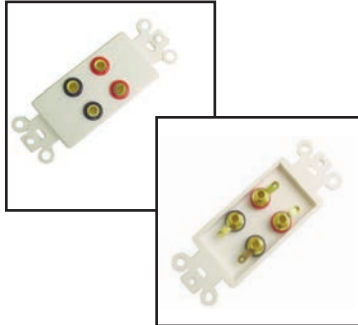

### 28-103-P GOLD PLATED 2 PAIR BANANA JACKS

Plastic insert plate. Recessed banana jacks with isolated terminal, with solderable leads. Insert color is white. Red/black terminals. Includes mounting hardware.

### 28-107-P GOLD PLATED DOUBLE RCA JACKS WITH SINGLE COAX

Plastic insert plate. Solderable red/white RCA jacks, feed-thru F connector. Insert color is white. Includes mounting hardware.

### 28-123 FOUR PAIR BANANA JACKS

Metal insert plate. Insert color is white. Red/black terminals. Includes mounting hardware.

### 28-108-P GOLD PLATED TRIPLE RCA JACKS WITH SINGLE COAX

Plastic insert plate. Solderable yellow/red/white RCA jacks, feed-thru F connector. Insert color is white. Includes mounting hardware.