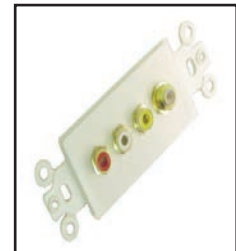

### 28-103-P GOLD PLATED 2 PAIR BANANA JACKS

Plastic insert plate. Recessed banana jacks with isolated terminal, with solderable leads. Insert color is white. Red/black terminals. Includes mounting hardware.

### 28-107-P GOLD PLATED DOUBLE RCA JACKS WITH SINGLE COAX

Plastic insert plate. Solderable red/white RCA jacks, feed-thru F connector. Insert color is white. Includes mounting hardware.

### 28-123 FOUR PAIR BANANA JACKS

Metal insert plate. Insert color is white. Red/black terminals. Includes mounting hardware.

### 28-108-P GOLD PLATED TRIPLE RCA JACKS WITH SINGLE COAX

Plastic insert plate. Solderable yellow/red/white RCA jacks, feed-thru F connector. Insert color is white. Includes mounting hardware.