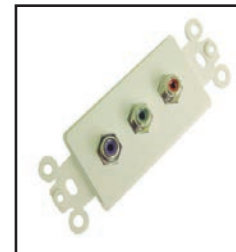

### 28-123 FOUR PAIR BANANA JACKS

Metal insert plate. Insert color is white. Red/black terminals. Includes mounting hardware.

### 28-108-P GOLD PLATED TRIPLE RCA JACKS WITH SINGLE COAX

Plastic insert plate. Solderable yellow/red/white RCA jacks, feed-thru F connector. Insert color is white. Includes mounting hardware.

### 28-104-P GOLD PLATED SINGLE RCA JACK

Plastic insert plate. Standard black RCA type jack with solderable leads. Insert color is white. Includes mounting hardware.

### 28-165 COMPONENT RGB VIDEO RCA FEED-THRU JACKS

**28-165G** Gold Version  
Supports 480i, 480P, 7200P, 1080i resolutions. White plastic insert plate. Red, Green, Blue feed-thru Female to Female jacks with colored inserts. Nickel body connectors. Includes mounting hardware.