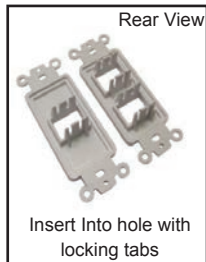

28 Series - Designer Style Wall Plates

28-166K KEYSTONE HDMI 1.3B FEMALE TO FEMALE INSERT

Fits in a standard keystone cut out, 1.3b Certified Female HDMI on front and back Keystone is rotated 90 degrees to insert into any standard keystone face plate, Gold-plated Connectors. wall plate not included. Overall depth 1", Color: White

Decora plate not included

28-168-1 (1 PORT) 28-168-2 (2 PORT) PLASTIC WALL PLATE WITH STRAIGHT SNAP-IN HDMI FEMALE TO FEMALE COUPLER

1 or 2 port wall plates, with Female/Female gold plated HDMI gender changer module so you can use standard HDMI cables. 1.3b Certified, Color: White.

28-169-1 (1 Port) 28-169-2 (2 Port) PLASTIC WALL PLATE WITH 90 DEGREE SNAP-IN HDMI FEMALE TO FEMALE COUPLER

1 or 2 port wall plates, with 90 degree (Right Angle) Female/Female HDMI gender changer module so you can use standard HDMI cables inside walls without having to bend your cables at angles that could damage them. Includes a single or double HDMI insert. 1.3b Certified, Color: White.

28-171-1 (1 Port) SINGLE PORT HDMI 4" PIGTAIL HDMI FEMALE TO FEMALE COUPLER

Fits into special plastic wall plates with inner locking snap-in cut outs, included, see example 1A. 1.3b Certified, 1-7/8" depth, Color: White.