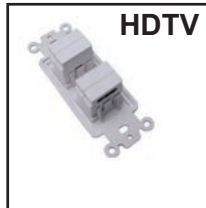

28 Series - Designer Style Wall Plates

28-166K KEYSTONE HDMI 1.3B FEMALE TO FEMALE INSERT

Fits in a standard keystone cut out, 1.3b Certified Female HDMI on front and back Keystone is rotated 90 degrees to insert into any standard keystone face plate, Gold-plated Connectors. wall plate not included. Overall depth 1", Color: White

Decora plate not included

28-168-1 (1 PORT) 28-168-2 (2 PORT) PLASTIC WALL PLATE WITH STRAIGHT SNAP-IN HDMI FEMALE TO FEMALE COUPLER

1 or 2 port wall plates, with Female/Female gold plated HDMI gender changer module so you can use standard HDMI cables. 1.3b Certified, Color: White.

28-169-1 (1 Port) 28-169-2 (2 Port) PLASTIC WALL PLATE WITH 90 DEGREE SNAP-IN HDMI FEMALE TO FEMALE COUPLER

1 or 2 port wall plates, with 90 degree (Right Angle) Female/Female HDMI gender changer module so you can use standard HDMI cables inside walls without having to bend your cables at angles that could damage them. Includes a single or double HDMI insert. 1.3b Certified, Color: White.

EXAMPLE 1A

These plastic inserts come with Calrad part numbers 28-168-1,-2, 28-169-1,-2 28-171-1,-2. They provide a simple solution to easily insert and remove the HDMI modules to create your own custom wall plates, Color: White.