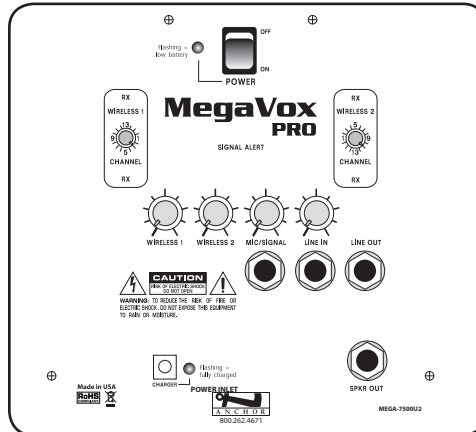

## Features

True AC/DC, 110/220V power supply

40W AC/ 20W DC

Reaches crowds of 1,000+

Lightweight - Only 15 lbs

High-efficiency re-entrant horn driver

Powerful horn amplifier

Up to two built-in 16-channel UHF wireless receivers

Built-in rechargeable battery runs up to 10 hours on a charge

Microphone with coil cord

Signal alert button

External speaker output

External output powers optional MegaVox Pro companion speaker

Durable injection-molded case is tough, fade resistant & UV treated

Speaker stand receptacle molded into case bottom

(MEGA-7500U2 Back Panel Shown)