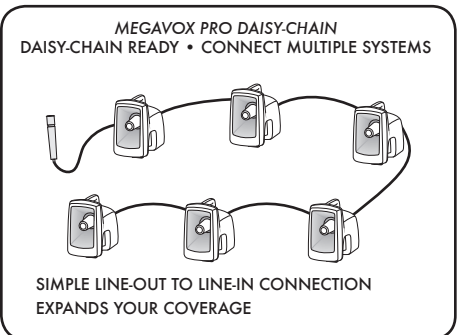

UHF WIRELESS

- WH-6000 Wireless handheld microphone/transmitter
- WB-6000 Wireless body-pack transmitter (requires handsfree microphone)
  Microphone options include:
  Over-the-Ear/EM-TA4F, Lapel/LM-60,
  Collar/CM-60, Headband/HBM-TA4F

TECHNICAL SPECIFICATIONS

Rated Power Output	22 watts
Max SPL @ Rated Power	126 dB @ 1 meter
Frequency Response	400 Hz - 10 kHz
Charger (RC-6000)	18V DC/universal input (100Vac - 240Vac, 50 - 63Hz)
Battery	12 volt rechargeable, 5.4 AH
Dimensions (HWD)	13" x 9" x 14" (33 x 23 x 36 cm)
Weight	15lbs / 6.8 Kg

Inputs	
Line	Hi-Z, unbalanced, 1/4"-phone
Mic 1	Lo-Z, unbalanced, 1/4"-phone (used for wireless on MEGA-6000U1)
Mic 2	Lo-Z, unbalanced, 1/4"-phone
Outputs	
Line (post fader)	Lo-Z, 1/4"-phone
Speaker Out	4Ω, unswitched, 1/4"-phone

Anchor Audio, Inc.
Portable Sound Systems • Carlsbad, California

(Features & Specifications Subject to Change Without Notice)

800.262.4671

www.anchoraudio.com

S-MV/0810