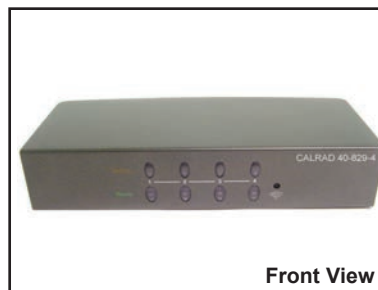

### 40-829-2, 2 INPUT 1 OUTPUT MANUAL VGA SWITCHER

2 X 1 Manual VGA switcher. Max Input Video Level 1.5V p-p. Video Bandwidth 250 MHZ. Video Resolutions up to 1920 x 1440. Front panel selection buttons, Connectors: Input\Output HD-DB15 Female Jacks. LED selection indicators. DC Power 9Vdc 300ma Power supply included. Dimensions: Length 3.0" x Width 5.125" x Height 1.6".

### 40-829-4, 4 INPUT 1 OUTPUT MANUAL VGA SWITCHER

4 X 1 Manual VGA switcher. Max Input Video Level 1.5V p-p. Video Bandwidth 250 MHZ. Video Resolutions up to 1920 x 1440. Connectors: Input\Output HD-DB15 Female Jacks. LED selection indicators. DC Power 9Vdc 300ma Power supply included. Size: Length 3.0" x Width 8.0" x Height 1.6".