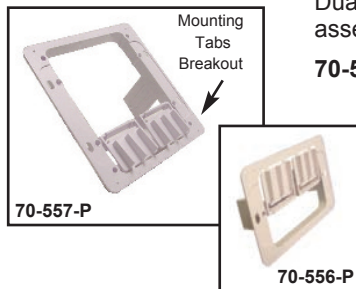

## 70 Series - Telephone Accessories

**70-558 SINGLE GANG  
70-559 DUAL GANG  
EZ MOUNT PLATE**  
Comes with two mounting screws.

70-559

**70-553A  
FLUSH MOUNT WALL  
BRACKET**

Bracket with bendable tabs for a standard size telephone wall plate. Standard wall opening.

**ROUND MODULAR  
WALL JACK**

For new construction or conversion to modular instruments. 4-wire screw terminals.

70-411.....Ivory  
70-411-W.....White

**SURFACE JACK ASSEMBLY,  
STD 4-WIRE**

Replacement jack with modular jack and color-coded lugs. Complete with connector block.

Single or Double gang flush mount bracket with adjustable locking mounting tabs.

70-556-P Single Gang  
70-557-P Double Gang

70-557-P

70-556-P

**MODULAR SURFACE JACK  
ASSEMBLIES**

Dual surface mount modular jack assemblies. Color: Ivory

70-564 Dual 4-conductor, 6-position

**70-568 FLUSH MOUNT  
PLASTIC WALL BRACKET**

Single gang, plastic flush mount bracket with adjustable/locking mounting tabs. Color is Black

**70-569 Dual Version**  
Double gang version provides a large open area behind the wall plate for volume controls and other A/V products to mount in. Color is Black.