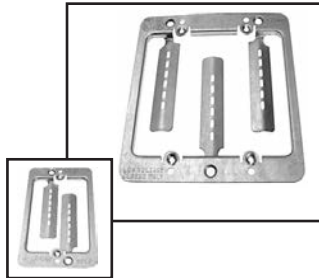

## 70 Series - Telephone Accessories

**70-558 SINGLE GANG  
70-559 DUAL GANG  
EZ MOUNT PLATE**  
Comes with two mounting screws.

70-559

**70-553A  
FLUSH MOUNT WALL  
BRACKET**

Bracket with bendable tabs for a standard size telephone wall plate. Standard wall opening.

**ROUND MODULAR  
WALL JACK**

For new construction or conversion to modular instruments. 4-wire screw terminals.

70-411.....Ivory  
70-411-W.....White

**SURFACE JACK ASSEMBLY,  
STD 4-WIRE**

Replacement jack with modular jack and color-coded lugs. Complete with connector block.

Single or Double gang flush mount bracket with adjustable locking mounting tabs.

70-556-P Single Gang  
70-557-P Double Gang

70-557-P

70-556-P

**MODULAR SURFACE JACK  
ASSEMBLIES**

Dual surface mount modular jack assemblies. Color: Ivory

70-564 Dual 4-conductor, 6-position

**70-568 FLUSH MOUNT  
PLASTIC WALL BRACKET**

Single gang, plastic flush mount bracket with adjustable/locking mounting tabs. Color is Black

**70-569 Dual Version**  
Double gang version provides a large open area behind the wall plate for volume controls and other A/V products to mount in. Color is Black.