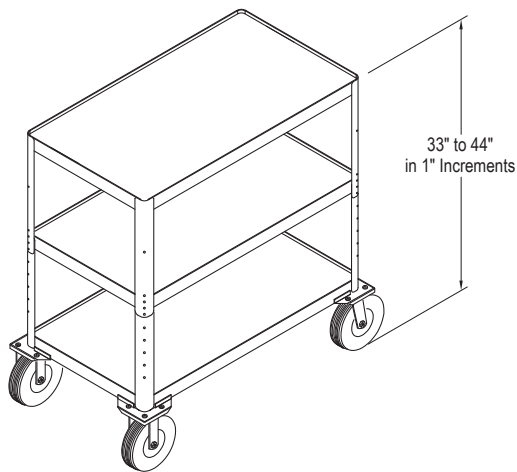

**advance MOBILE EQUIPMENT TABLE**

- Universal solutions for computer based multi-media presentations using an overhead or video projector.
- For larger equipment loads, the AVEC-44JLT has three reinforced shelves and 8" solid rubber tires.
- Finish is a durable black powder coat.

**ADVANCE MOBILE COMPUTER TABLES**

Model	Dimensions H x W x D	
	in.	cm.
AVEC-44JLT	44" x 40" x 22"	112 x 102 x 56