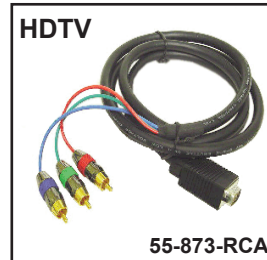

CALRAD

55 Series - Component Video Cables

55-873 SHIELDED RGB VIDEO CABLES

Used to connect HDTV satellite receivers to HDTV with RGB inputs. Both styles utilize HD15 Male connectors with either RCA or BNC RGB Male ends. Overall cable O.D. .37". Mini 75 ohm coax cable O.D. .1".

Male HD15 to 3 RCA Males

55-612-SP.....	1 ft.
55-873-RCA-3.....	3 ft.
55-873-RCA-6.....	6 ft.
55-873-RCA-12.....	12 ft.
55-873-RCA-20.....	20 ft.
55-873-RCA-25.....	25 ft.
55-873-RCA-35.....	35 ft.
55-873-RCA-50.....	50 ft.

Male HD15 to 3 BNC Males

55-873-BNC-3.....	3 ft.
55-873-BNC-6.....	6 ft.
55-873-BNC-12.....	12 ft.
55-873-BNC-20.....	20 ft.
55-873-BNC-25.....	25 ft.

55-866 SVGA/HDTV SHIELDED VIDEO COMPUTER CABLE

15 Pin HD Male to (75 Ohm) 5 BNC (Male or Female) or RCA Male nickel plated connectors. RGB video + Sync. color coded cables. Overall cable O.D. .37". Mini 75 ohm coax cable O.D. .1".

DB15HD Female to 5 BNC Females. Premium breakout cable allows direct conversion of 5 BNC, RGB+HV cables to DB15HD connector for HDTV, video projector applications. True 75 ohm connectors and cable for accurate video and sync transfers. Length 1'. Use with Calrad 55-611, 55-612 molded cables or other RGB+HV cables.