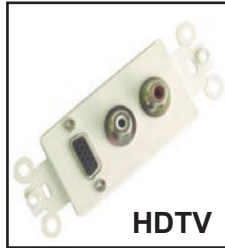

## 40 Series - VGA Wallplates/Adapters

**28-160**  
**SINGLE HIGH DENSITY DB-15**  
**FEED-THRU AND DUAL RCA**  
**FEED-THRU JACKS**

White plastic designer insert plate. HD-DB-15 high density Female to Female jack with red/white RCA Female to Female jacks. Includes mounting hardware.

- 28-160.....Nickel
- 28-160G.....Gold

HDTV

**28-161-3.5**  
**3.5 HIGH DENSITY DB-15 AND**  
**3.5MM FEEDTHRU JACKS**

White plastic designer style insert plate. (1) HD-DB-15 high density Female to Female jack and (1) 3.5mm Female to Female stereo jack. nickel plated connectors. Includes mounting hardware.

HDTV

**28-161**  
**SINGLE HIGH DENSITY DB-15**  
**FEED-THRU**

White plastic designer style insert with a single HD-DB-15 feed-thru jack. Available in nickel or gold plated versions. Includes mounting hardware.

- 28-161.....Nickel
- 28-161G.....Gold
- 28-161-T.....VGA terminal block with screws.

HDTV

**28-162**  
**DUAL HIGH DENSITY DB-15**  
**FEED-THRU**

White plastic designer style insert plate. 2 HD-DB-15 high density Female to Female jacks. Comes in either nickel or gold versions. Includes mounting hardware.