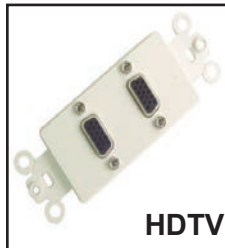

HDTV

**28-161**  
**SINGLE HIGH DENSITY DB-15**  
**FEED-THRU**

White plastic designer style insert with a single HD-DB-15 feed-thru jack. Available in nickel or gold plated versions. Includes mounting hardware.

- 28-161.....Nickel
- 28-161G.....Gold
- 28-161-T.....VGA terminal block with screws.

HDTV

**28-162**  
**DUAL HIGH DENSITY DB-15**  
**FEED-THRU**

White plastic designer style insert plate. 2 HD-DB-15 high density Female to Female jacks. Comes in either nickel or gold versions. Includes mounting hardware.

- 28-162.....Nickel
- 28-162G.....Gold
- 28-162-M-2.....Metal Plate

HDTV

**35-700**  
**DVI-I Male to VGA**  
**DB-15 Female**  
**Adapter**

Allows you to connect VGA display to a DVI-I graphics card. note, this adapter does not provide a digital to analog signal conversion. It will not work with DVI-D.

6 inch cord and Gold plated contacts.

VGA VIDEO

PC or HDTV

**30-587** Nickel  
**30-587G** Gold  
 15-pin Female to Female gender changer. High density "D" connector sockets for inline or panel mounting.