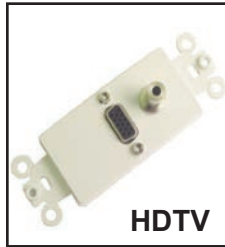

## 40 Series - VGA Wallplates/Adapters

**28-160**  
**SINGLE HIGH DENSITY DB-15**  
**FEED-THRU AND DUAL RCA**  
**FEED-THRU JACKS**

White plastic designer insert plate. HD-DB-15 high density Female to Female jack with red/white RCA Female to Female jacks. Includes mounting hardware.

- 28-160.....Nickel
- 28-160G.....Gold

HDTV

**28-161-3.5**  
**3.5 HIGH DENSITY DB-15 AND**  
**3.5MM FEEDTHRU JACKS**

White plastic designer style insert plate. (1) HD-DB-15 high density Female to Female jack and (1) 3.5mm Female to Female stereo jack. nickel plated connectors. Includes mounting hardware.

HDTV

**28-161**  
**SINGLE HIGH DENSITY DB-15**  
**FEED-THRU**

White plastic designer style insert with a single HD-DB-15 feed-thru jack. Available in nickel or gold plated versions. Includes mounting hardware.

- 28-161.....Nickel
- 28-161G.....Gold
- 28-161-T.....VGA terminal block with screws.

HDTV

**28-162**  
**DUAL HIGH DENSITY DB-15**  
**FEED-THRU**

White plastic designer style insert plate. 2 HD-DB-15 high density Female to Female jacks. Comes in either nickel or gold versions. Includes mounting hardware.