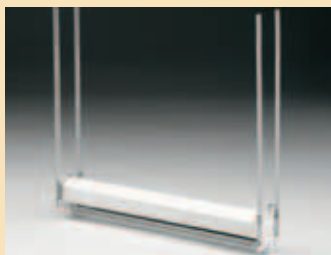

**WALL SCREEN ACCESSORIES**

**Floating Mounting Bracket**

- Optional Floating Mounting Bracket allows Model C and Model C with CSR screens to be mounted onto wall or ceiling studs and aligned left or right.

**Ceiling Trim Kit for Model C and Model C with CSR**

- 8' wide and under
- Over 8' wide up to 10' wide
- Over 10' wide up to 12' wide

**Wall Mount Brackets**

Use for convenient mounting to extend screen from wall to avoid obstacles such as chalkboards. Available in white or black.

- Model No. 6 extends screen from wall 6". Non-adjustable.

- Model No.11 extends screen from wall 10" or 14". Non-adjustable.

- Model No.23 adjusts for 14 1/2"-24".

**T-Bar Clips**

- Use for attaching screens easily and without tools to dropped ceiling type "T" rails. Available in black or white.

**Pull Rod**

- Reach pull bail on screens mounted out of reach with this handy accessory. 38" long.

**Tilt Lock**

- Eliminates keystone when screen is tied back to removable hook which is magnetically attached to metal mounting plate with adhesive back.