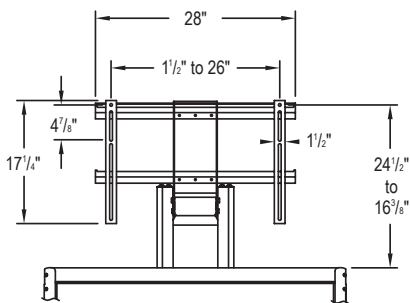

PIXMate READY-TO-ASSEMBLE MONITOR/TELEVISION CARTS

- PixMate Flat Panel Stands are UL listed and feature heavy duty 5" swivel casters.
- Monitor mount works universally with most flat panel monitors.
- The unique rail mounting system ensures an easy installation for the monitor with the added security of a key operated lock.
- Mount provides 5 degrees of backward tilt and 15 degrees of forward tilt.
- PM7UL-47JF accommodates monitors up to 70 pounds and is height adjustable to 45 or 47 inches.
- PM8UL-44F accommodates monitors up to 80 pounds.
- PM10UL-44F accommodates monitors up to 100 pounds.

PM7UL-47JF

PIXMATE FLAT PANEL CARTS

Model	Dimensions (not including monitor mount) H x W x D	
	in.	cm.
PM7UL-47JF	47" x 32" x 22"	119 x 81 x 56
PM8UL-44F	44" x 38" x 24"	112 x 97 x 61
PM10UL-44F	44" x 42" x 25"	112 x 107 x 64