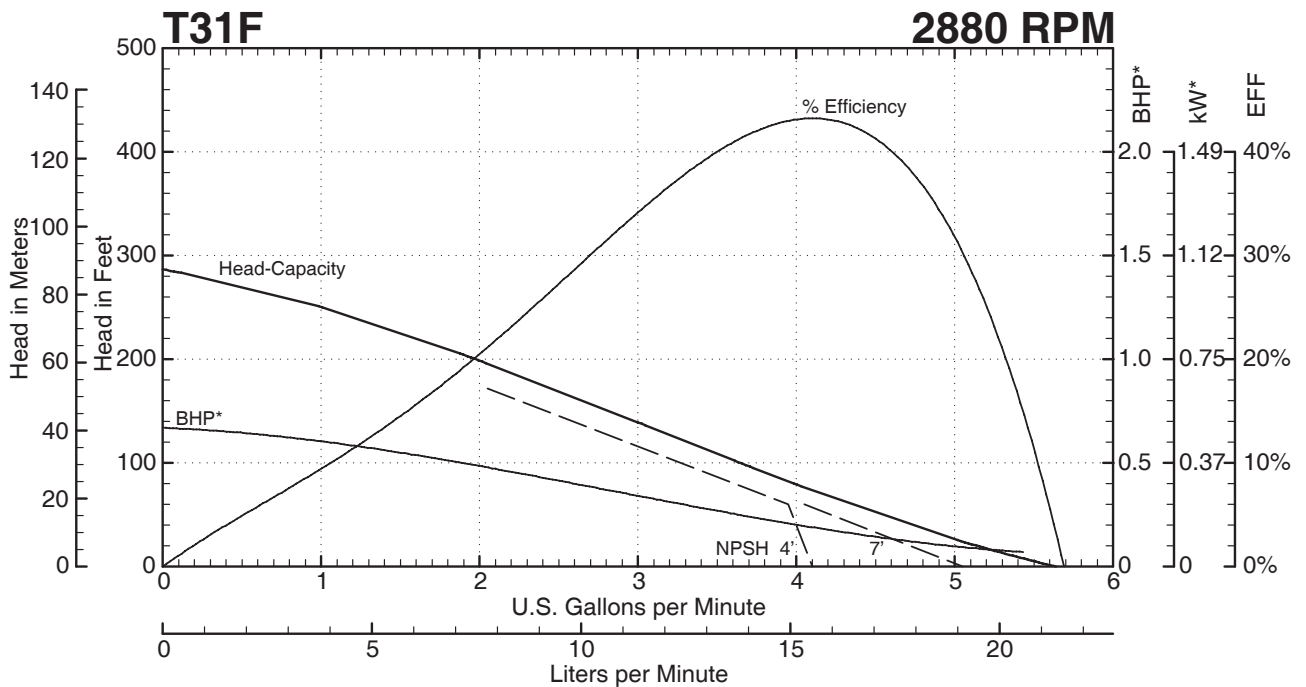

T31 SERIES

Performance Curves

T31 SERIES PUMPS

— — — Indicates altered performance at NPSH Available
* Horsepower data is valid for 1.0 specific gravity fluids only

MTH PUMPS

401 West Main Street • Plano, IL 60545-1436
Phone: 630-552-4115 • Fax: 630-552-3688
Email: SALES@MTHPUMPS.COM
<http://WWW.MTHPUMPS.COM>