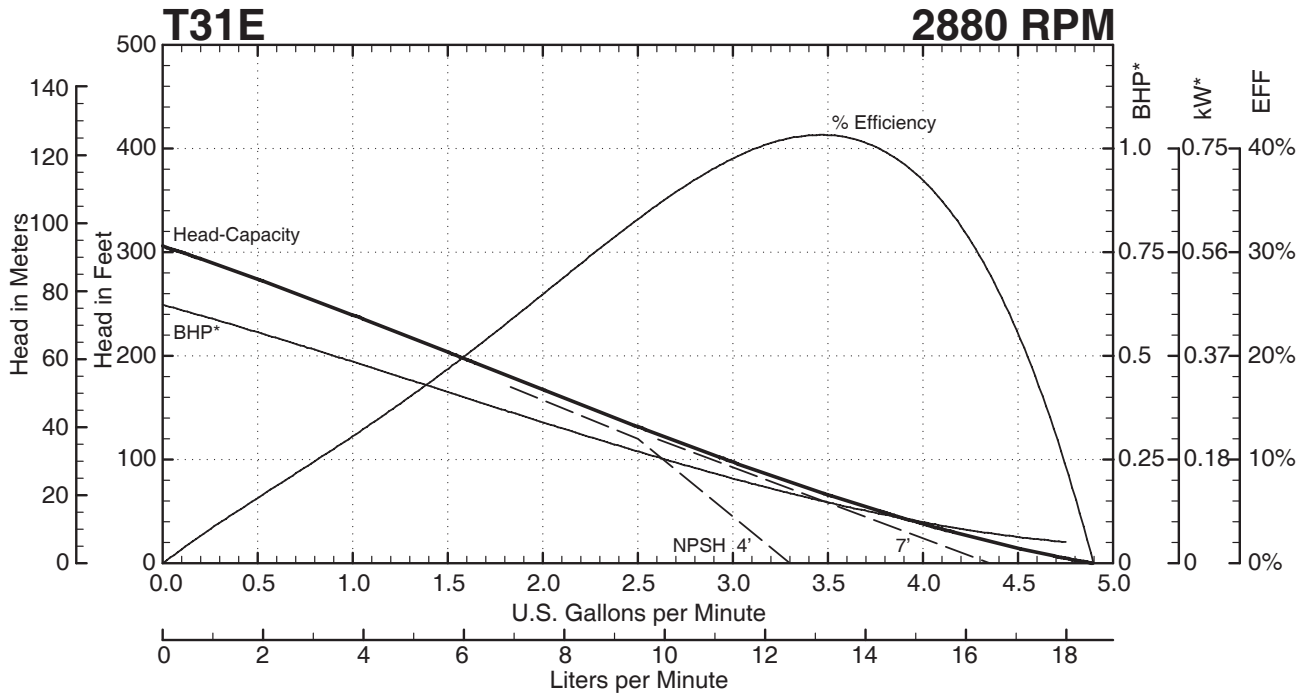

T31 SERIES

Performance Curves

T31 SERIES PUMPS

— — — Indicates altered performance at NPSH Available
* Horsepower data is valid for 1.0 specific gravity fluids only

MTH PUMPS

401 West Main Street • Plano, IL 60545-1436
Phone: 630-552-4115 • Fax: 630-552-3688
Email: SALES@MTHPUMPS.COM
<http://WWW.MTHPUMPS.COM>