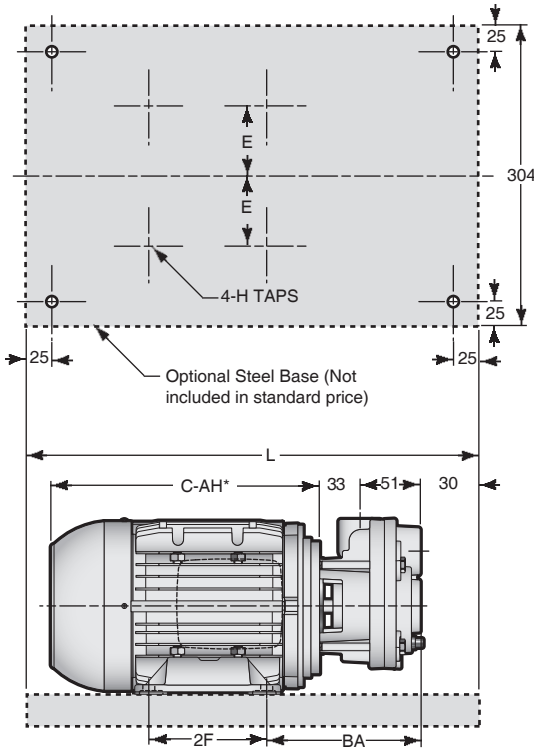

T31 SERIES

Dimensions

Horizontal Close Coupled

T31 SERIES • THREE PHASE • HORIZONTAL CLOSE COUPLED

HP	FRAME	ENCL	D	E	H	BA	2F	HS	HD	L
1/3 to 1	71	TEF	71.4	55.6	1/4-20	136.5	90.5	154	179.4	457.2
1 1/2	80	TEF	79.4	61.9	3/8-16	139.7	100	161.9	188.9	457.2

T31 SERIES PUMPS

NOTES

All dimensions in millimeters. May vary ± 6 MM.
Not for construction purposes unless certified.

*See motor dimension (Section Motors) for "C-AH" dimension (varies depending on motor enclosure).