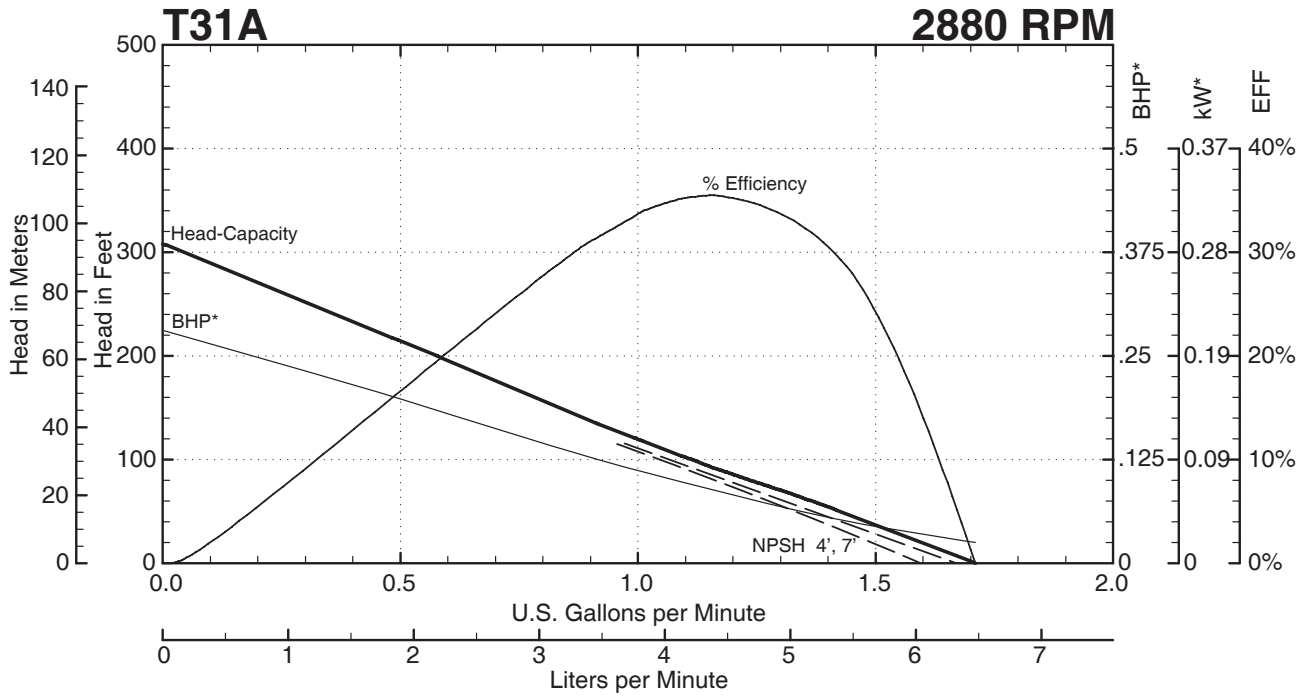

T31 SERIES

Performance Curves

T31 SERIES PUMPS

MTH PUMPS

401 West Main Street • Plano, IL 60545-1436
Phone: 630-552-4115 • Fax: 630-552-3688
Email: SALES@MTHPUMPS.COM
<http://WWW.MTHPUMPS.COM>

— — — Indicates altered performance at NPSH Available
* Horsepower data is valid for 1.0 specific gravity fluids only