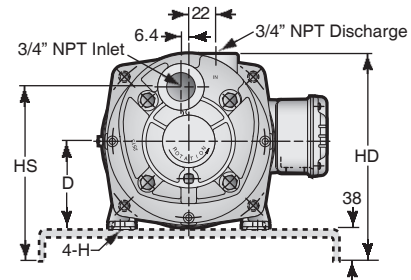

T31 SERIES

Dimensions

Horizontal Close Coupled

T31 SERIES • THREE PHASE • HORIZONTAL CLOSE COUPLED

HP	FRAME	ENCL	D	E	H	BA	2F	HS	HD	L
1/3 to 1	71	TEF	71.4	55.6	1/4-20	136.5	90.5	154	179.4	457.2
1 1/2	80	TEF	79.4	61.9	3/8-16	139.7	100	161.9	188.9	457.2

T31 SERIES • SINGLE PHASE • HORIZONTAL CLOSE COUPLED

HP	FRAME	ENCL	A	D	E	H	BA	2F	HS	HD	L
1/3 ~ 1	48	ODP	158.8	76.2	54	5/16-18	160.3	69.9	158.8	185.7	457.2
1 1/2	56	ODP	158.8	88.9	54	5/16-18	161.9	69.9	171.5	198.4	457.2

T31 SERIES PUMPS

NOTES

All dimensions in millimeters. May vary ± 6 MM.
Not for construction purposes unless certified.

*See motor dimension (Section Motors) for "C-AH" dimension (varies depending on motor enclosure).