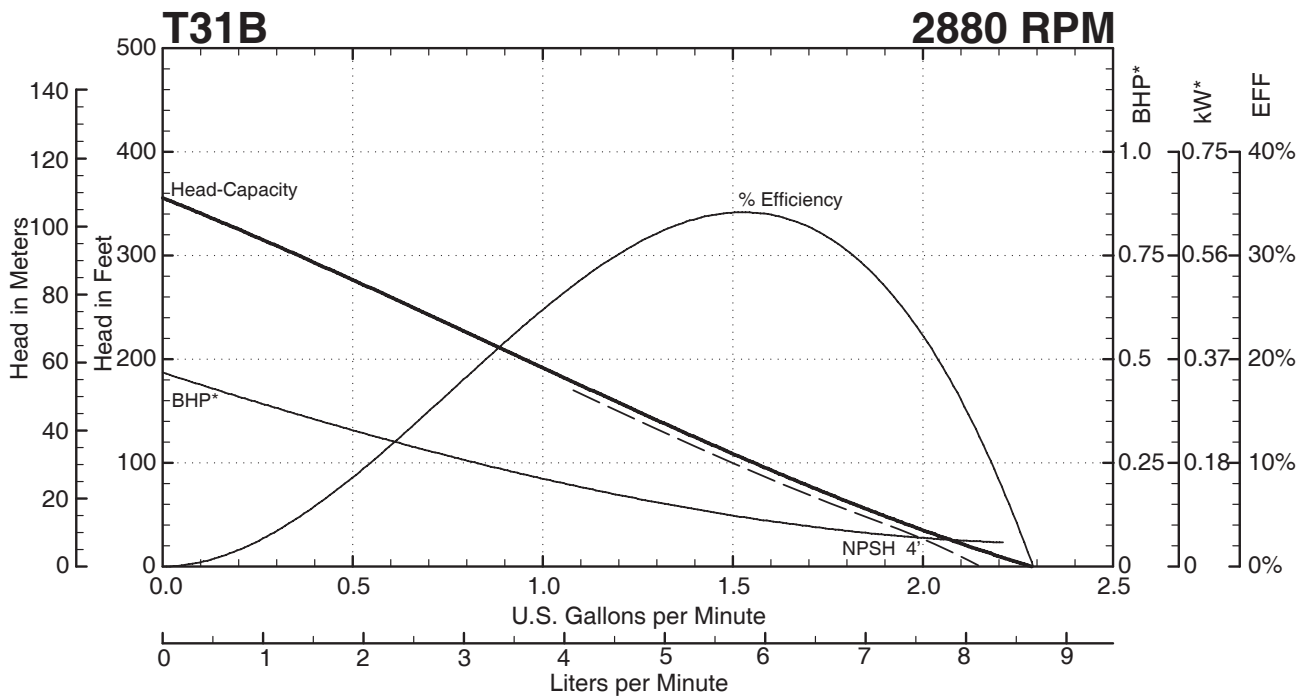

T31 SERIES

Performance Curves

T31 SERIES PUMPS

MTH PUMPS

401 West Main Street • Plano, IL 60545-1436
Phone: 630-552-4115 • Fax: 630-552-3688
Email: SALES@MTHPUMPS.COM
<http://WWW.MTHPUMPS.COM>

— — — Indicates altered performance at NPSH Available
* Horsepower data is valid for 1.0 specific gravity fluids only