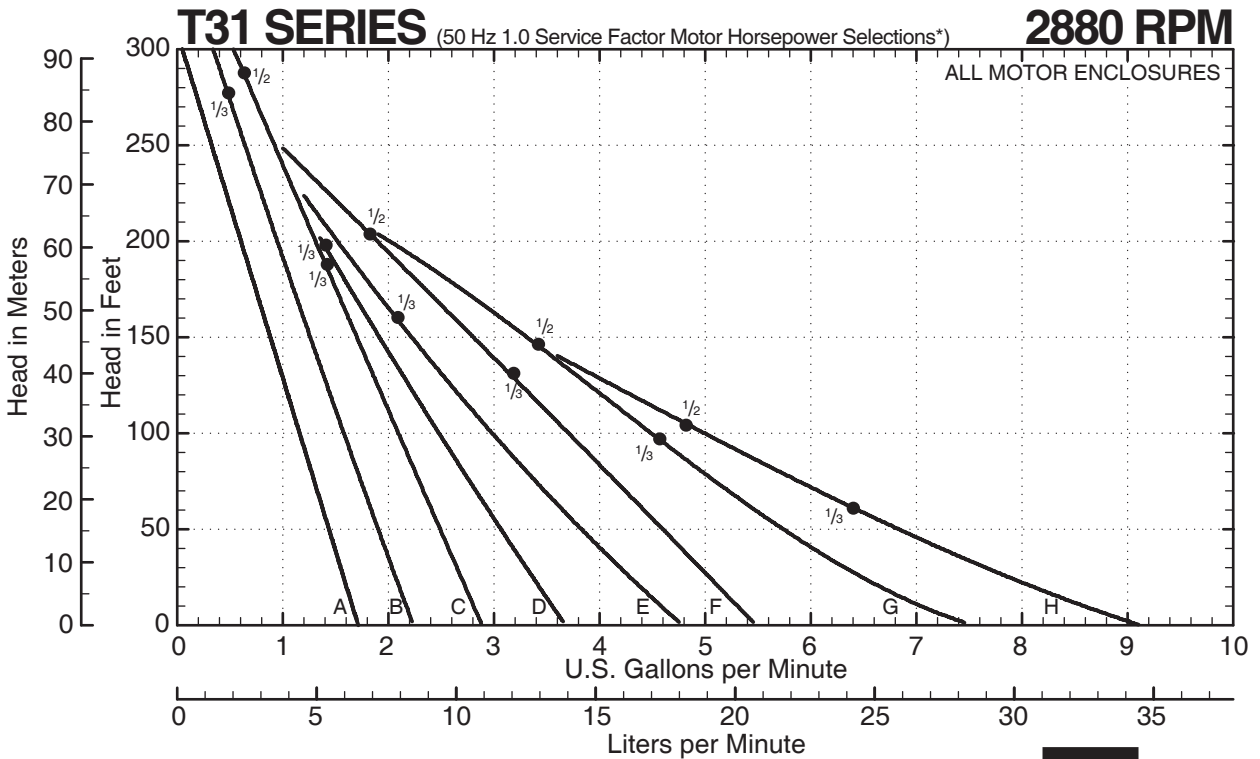

MTH PUMPS

T31 Series - 50Hz Metric Edition

- Capacities to 30 LPM
- Heads to 75 Meters
- Low NPSH Requirements
- Horizontal Close Coupled
- Flex Coupled

T31 SERIES

Composite Curves

T31 SERIES PUMPS

MTH PUMPS