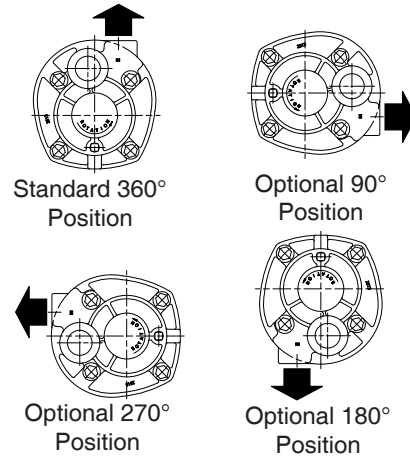

T31 SERIES

Dimensions

Horizontal Close Coupled

T31 SERIES • THREE PHASE • HORIZONTAL CLOSE COUPLED

HP	FRAME	ENCL	D	E	H	BA	2F	HS	HD	L
1/3 to 1	71	TEF	71.4	55.6	1/4-20	136.5	90.5	154	179.4	457.2
1 1/2	80	TEF	79.4	61.9	3/8-16	139.7	100	161.9	188.9	457.2