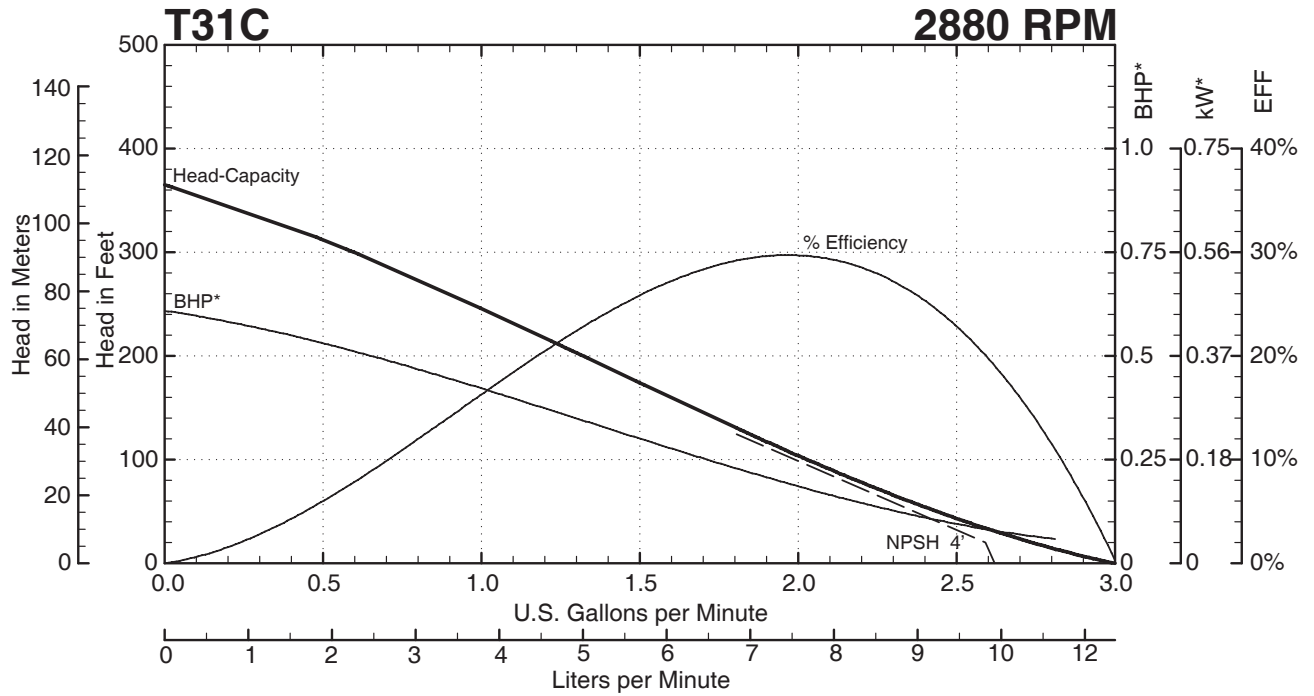

T31 SERIES Performance Curves

T31 SERIES PUMPS

MTH PUMPS

401 West Main Street • Plano, IL 60545-1436
Phone: 630-552-4115 • Fax: 630-552-3688
Email: SALES@MTHPUMPS.COM
<http://WWW.MTHPUMPS.COM>

— — — Indicates altered performance at NPSH Available
* Horsepower data is valid for 1.0 specific gravity fluids only