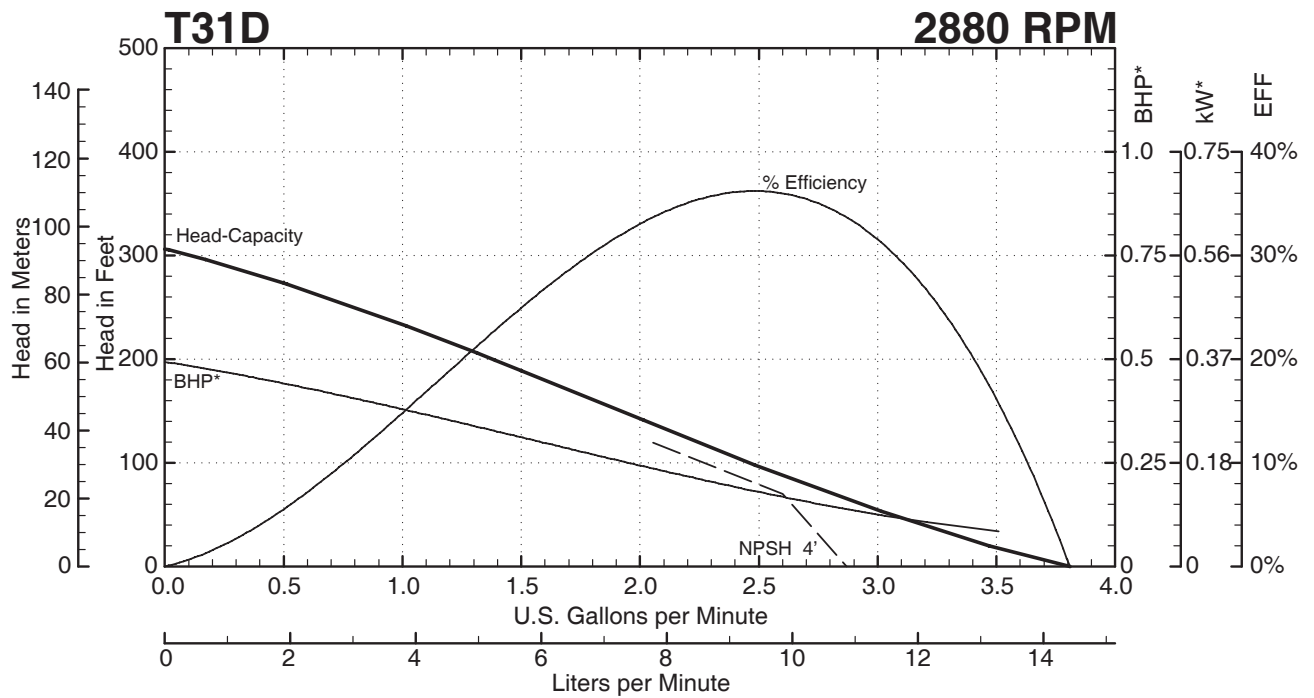

T31 SERIES Performance Curves

T31 SERIES PUMPS

MTH PUMPS

401 West Main Street • Plano, IL 60545-1436
Phone: 630-552-4115 • Fax: 630-552-3688
Email: SALES@MTHPUMPS.COM
<http://WWW.MTHPUMPS.COM>

— — — Indicates altered performance at NPSH Available
* Horsepower data is valid for 1.0 specific gravity fluids only