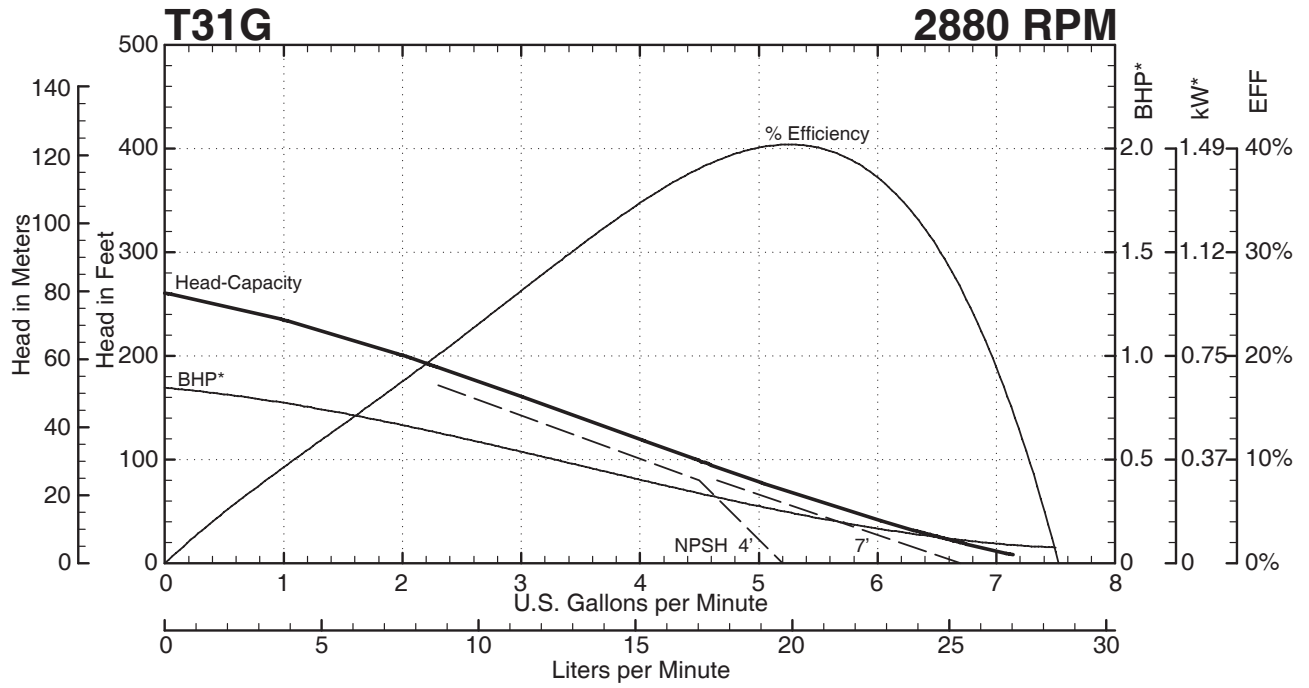

T31 SERIES Performance Curves

T31 SERIES PUMPS

MTH PUMPS

401 West Main Street • Plano, IL 60545-1436
Phone: 630-552-4115 • Fax: 630-552-3688
Email: SALES@MTHPUMPS.COM
<http://WWW.MTHPUMPS.COM>

— — — Indicates altered performance at NPSH Available
* Horsepower data is valid for 1.0 specific gravity fluids only