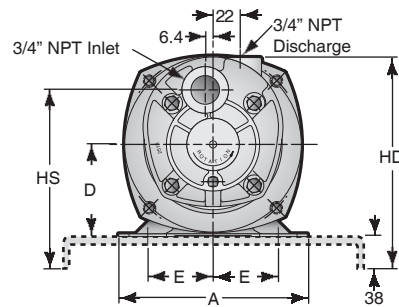

T31 SERIES

Dimensions

Horizontal Close Coupled

T31 SERIES • THREE PHASE • HORIZONTAL CLOSE COUPLED

HP	FRAME	ENCL	D	E	H	BA	2F	HS	HD	L
1/3 to 1	71	TEF	71.4	55.6	1/4-20	136.5	90.5	154	179.4	457.2
1 1/2	80	TEF	79.4	61.9	3/8-16	139.7	100	161.9	188.9	457.2

T31 SERIES • SINGLE PHASE • HORIZONTAL CLOSE COUPLED

HP	FRAME	ENCL	A	D	E	H	BA	2F	HS	HD	L
1/3 ~ 1	48	ODP	158.8	76.2	54	5/16-18	160.3	69.9	158.8	185.7	457.2
1 1/2	56	ODP	158.8	88.9	54	5/16-18	161.9	69.9	171.5	198.4	457.2

T31 SERIES PUMPS

NOTES

All dimensions in millimeters. May vary ± 6 MM.
Not for construction purposes unless certified.

*See motor dimension (Section Motors) for "C-AH" dimension (varies depending on motor enclosure).