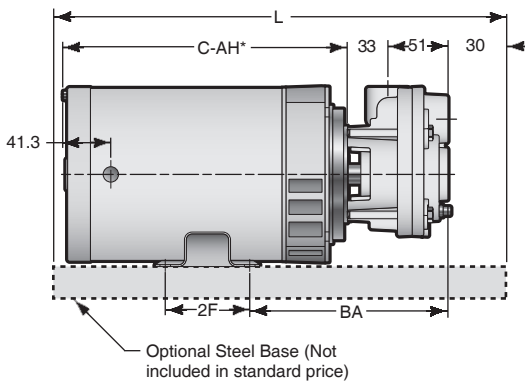

T31 SERIES

Dimensions

Horizontal Close Coupled

T31 SERIES • THREE PHASE • HORIZONTAL CLOSE COUPLED

HP	FRAME	ENCL	D	E	H	BA	2F	HS	HD	L
1/3 to 1	71	TEF	71.4	55.6	1/4-20	136.5	90.5	154	179.4	457.2
1 1/2	80	TEF	79.4	61.9	3/8-16	139.7	100	161.9	188.9	457.2

T31 SERIES • SINGLE PHASE • HORIZONTAL CLOSE COUPLED

HP	FRAME	ENCL	A	D	E	H	BA	2F	HS	HD	L
1/3 ~ 1	48	ODP	158.8	76.2	54	5/16-18	160.3	69.9	158.8	185.7	457.2
1 1/2	56	ODP	158.8	88.9	54	5/16-18	161.9	69.9	171.5	198.4	457.2

T31 SERIES PUMPS

NOTES

All dimensions in millimeters. May vary ± 6 MM.
Not for construction purposes unless certified.

*See motor dimension (Section Motors) for "C-AH" dimension (varies depending on motor enclosure).