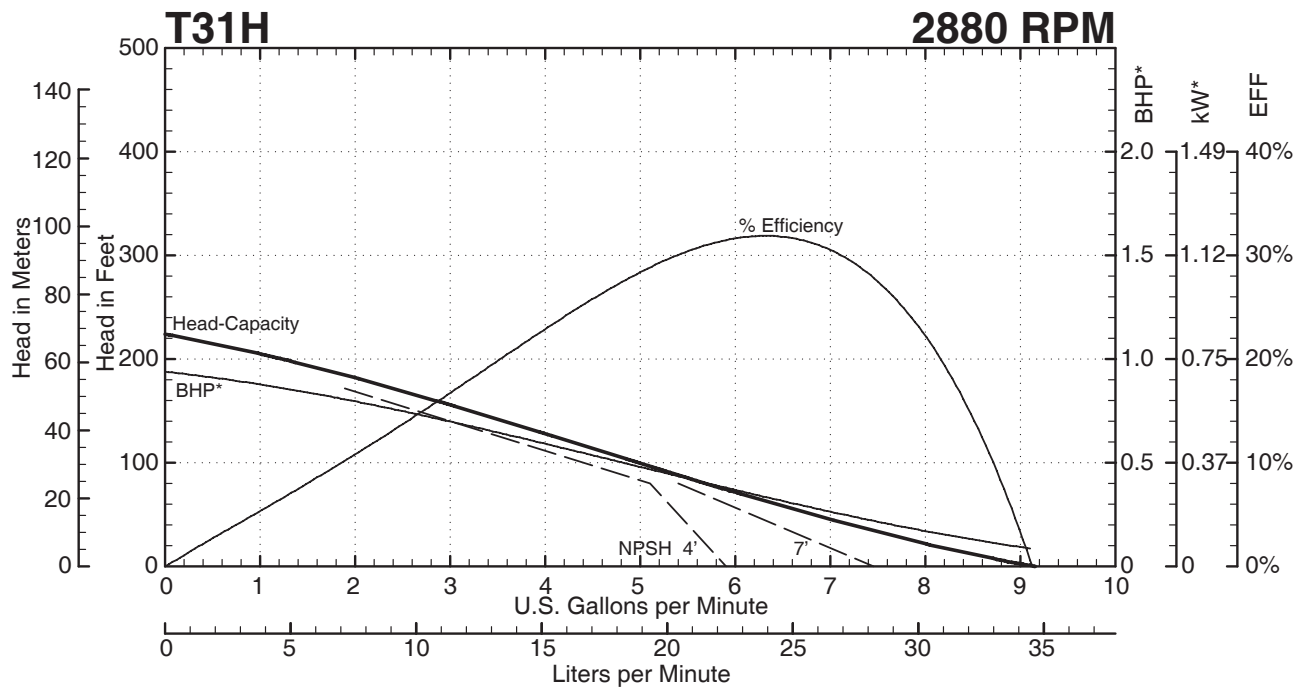

T31 SERIES Performance Curves

T31 SERIES PUMPS

MTH PUMPS

401 West Main Street • Plano, IL 60545-1436
Phone: 630-552-4115 • Fax: 630-552-3688
Email: SALES@MTHPUMPS.COM
<http://WWW.MTHPUMPS.COM>

— — — Indicates altered performance at NPSH Available
* Horsepower data is valid for 1.0 specific gravity fluids only