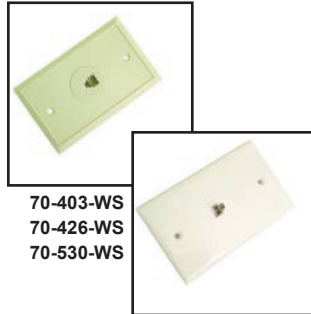

### FLUSH MOUNT, SINGLE-JACK MODULAR WALL PLATES

For new construction or conversion to modular instruments. Screw terminals.

- 70-403-AL .....4-Wire Almond
- 70-403-ALS 4-Wire Almond Smooth
- 70-403-BR .....4-Wire, Brown
- 70-403-S .....4-Wire, Ivory, Smooth
- 70-403-WS...4-Wire, White, Smooth
- 70-426-S .....6-Wire, Ivory, Smooth
- 70-426-W .....6-Wire, White
- 70-426-WS...6-Wire, White, Smooth
- 70-530-S .....8-Wire, Ivory, Smooth
- 70-530-W .....8-Wire, White
- 70-530-WS...8-Wire, White, Smooth