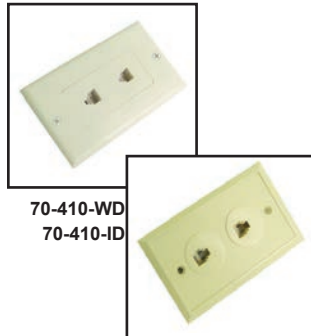

### FLUSH MOUNT, SINGLE-JACK MODULAR WALL PLATES

For new construction or conversion to modular instruments. Screw terminals.

- 70-403-AL .....4-Wire Almond
- 70-403-ALS 4-Wire Almond Smooth
- 70-403-BR .....4-Wire, Brown
- 70-403-S .....4-Wire, Ivory, Smooth
- 70-403-WS...4-Wire, White, Smooth
- 70-426-S .....6-Wire, Ivory, Smooth
- 70-426-W .....6-Wire, White
- 70-426-WS...6-Wire, White, Smooth
- 70-530-S .....8-Wire, Ivory, Smooth
- 70-530-W .....8-Wire, White
- 70-530-WS...8-Wire, White, Smooth

### FLUSH MOUNT, DOUBLE-JACK MODULAR WALL PLATES

Double jack wall plates designed to accept two modular plugs. Screw terminals.

- 70-410-ALS ....4-Wire Almond, Smooth
- 70-410-ID .....4-wire Ivory Designer
- 70-410-S ..... 4-Wire, Ivory, Smooth
- 70-410-WD ..4-Wire White Designer
- 70-410-WS. 4-Wire, White, Smooth
- 70-404-W ..... 6-Wire, White
- 70-404-S ..... 6-Wire, Ivory, Smooth
- 70-404-WS. 6-Wire, White, Smooth
- 70-531-S ..... 8-Wire, Ivory, Smooth
- 70-531-W ..... 8-Wire, White
- 70-531-WS. 8-Wire, White, Smooth