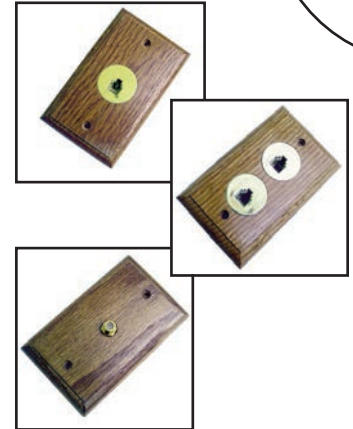

70-537 SOLID OAK WALL PLATE

Single Gold F-81 connector.