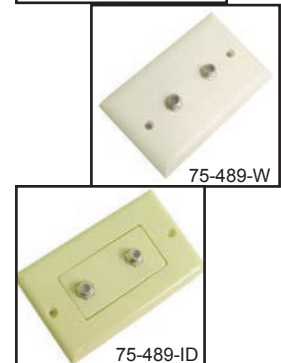

### STAINLESS STEEL WALL PLATE 75-493-SS

Single Gold F-81 connector Wall Plate.

### DESIGNER STYLE WALL PLATE WITH SINGLE F-81 CONNECTOR.

Wall plates with dual F-81 connectors. 1 GHZ

- 75-489-IV .....Ivory
- 75-489-W .....White
- 75-489-ID .....Ivory Designer
- 75-489-WD .....White Designer
- 75-489-IV-2 .....2 GHZ Ivory
- 75-489-W-2 .....2 GHZ White