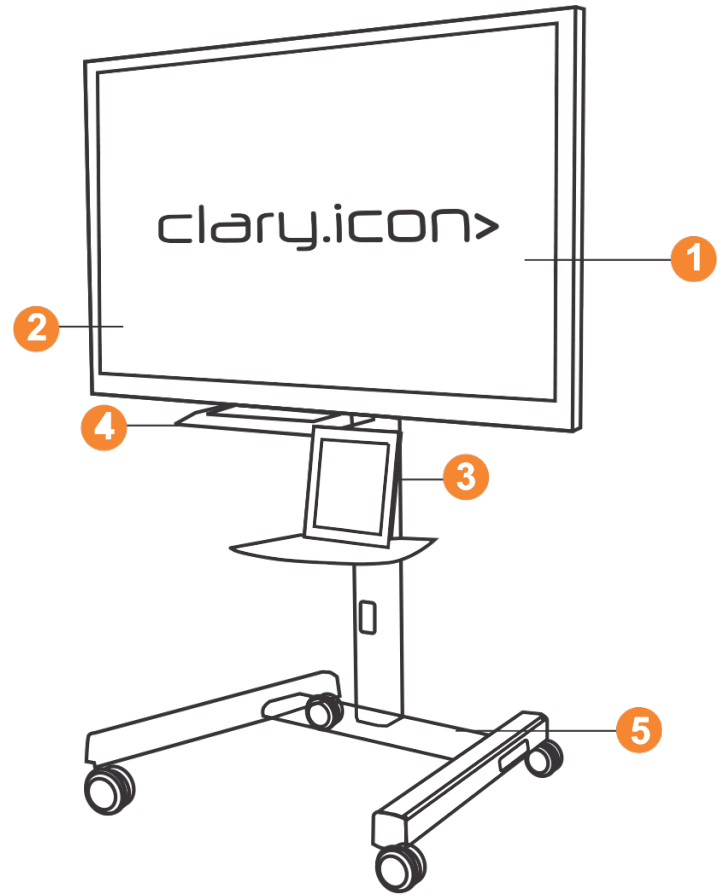

clary.icon>
Working together

Canvas™ 60

Clary Icon Canvas 60 is a high-resolution 60” interactive video whiteboard that offers unprecedented collaboration opportunities.

- 1** Large 60-inch flat panel multi-touch display
- 2** Multi-touch digital interactive whiteboard with powerful Hitachi StarBoard software and gesture support
- 3** Wireless tablet for remote sharing and additional level of interactivity
- 4** Wireless keyboard with track pad for enhanced interactivity
- 5** Optional mobile cart with a convenient tray for input devices

Clary Icon Canvas 60 with optional mobile cart

PRODUCT HIGHLIGHTS

Highly responsive Infrared sensor

Navigate through Windows just like you would on a PC—with touch functionality

Advanced handwriting recognition

Browse the internet and use finger gestures to achieve tasks

Accurate shape recognition with the included Intellipen

Share information with colleagues around the world in real time with the interactive conferencing feature.

Built-in conferencing and screen sharing capability for enhanced collaboration between starboard users

Seamlessly connect to your preferred online search engines, for prompt information retrieval.

Great integration with web browsers and search engines