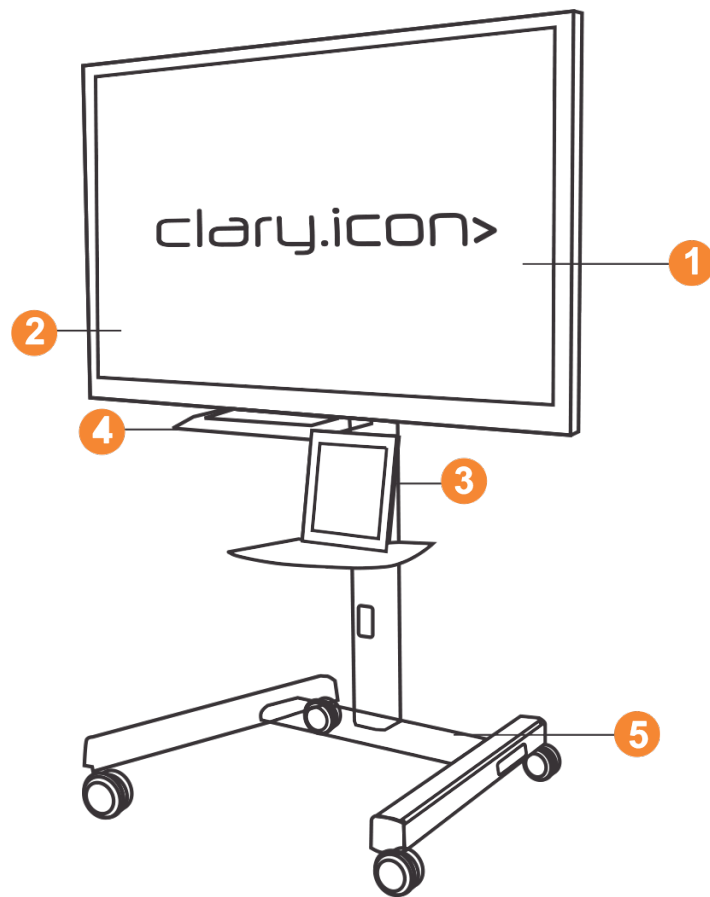

clary.icon>
Working together

Canvas™ 70

Clary Icon Canvas 70 is a high-resolution 70” interactive video whiteboard that offers unprecedented collaboration opportunities.

- 1** Large 70-inch flat panel multi-touch display
- 2** Multi-touch digital interactive whiteboard with powerful Hitachi StarBoard software and gesture support
- 3** Wireless tablet for remote sharing and additional level of interactivity
- 4** Wireless keyboard with track pad for enhanced interactivity
- 5** Optional mobile cart with a convenient tray for input devices

Clary Icon Canvas 70 with optional mobile cart

PRODUCT HIGHLIGHTS

Highly responsive Infrared sensor

Navigate through Windows just like you would on a PC—with touch functionality

Advanced handwriting recognition

Browse the internet and use finger gestures to achieve tasks

Accurate shape recognition with the included Intellipen

Share information with colleagues around the world in real time with the interactive conferencing feature.

Interactive business presentations and classroom lessons

Instantly convert freehand notes into text with the text pen.

TECHNICAL SPECIFICATIONS

VIDEO

Screen Size Class	70" Class (69-1/2" Diagonal)
Pixel Resolution	1920 x 1080
Backlight System	LED Edge lit
Viewing Angles	176° H / 176° V
Tuning System	ATSC / QAM / NTSC
Dynamic Contrast Ratio	4,000,000:1
Aspect Ratio	16:9
Panel Native Refresh Rate	120 Hz
Screen Size Class	70" Class (69-1/2" Diagonal)