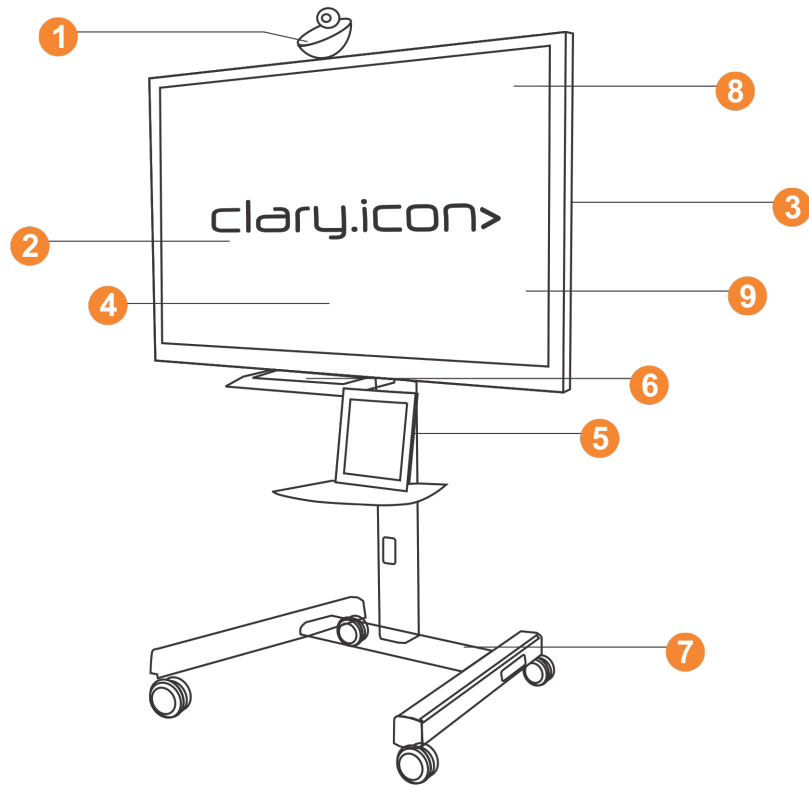

clary.icon>  
*Working together*

OneScreen™ 60

Clary Icon OneScreen™ is the world's first completely integrated collaboration solution. Now you can take your meetings and presentations to the next level.

- 1 PTZ camera featuring Carl Zeiss optics
- 2 Large 60-inch flat panel multi-touch display
- 3 Audio conferencing with built-in microphone and speakers
- 4 Multi-touch digital interactive whiteboard with powerful Hitachi Starboard software and gesture support
- 5 Wireless tablet for remote sharing and additional level of interactivity
- 6 Wireless keyboard with trackpad for enhanced interactivity
- 7 Optional mobile cart with a convenient tray for input devices
- 8 Windows 7 Professional pre-installed powered by an Intel Core i5 computer
- 9 Simultaneous H.323, SIP, Skype and Google video conferencing