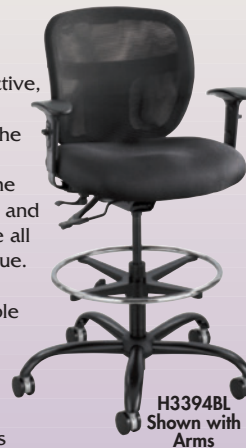

H3394BL Shown with Arms

Adjustable Footrest

Take a load off.

Adjustable footrest relieves pressure points in workers who stand most of the day.

Textured, anti-slip platform mounts at an 8° angle. Heavy gauge Black tubular steel construction. Locks together easily with button tabs. Adjustable footrest height range 5½" to 15" with 9 positions at 1¼" intervals. Overall size 20" x 12" x 5½" to 15".

FOB Shipping Point.

H5124 Wt. 14 (lbs) Price Ea. **$121.52**