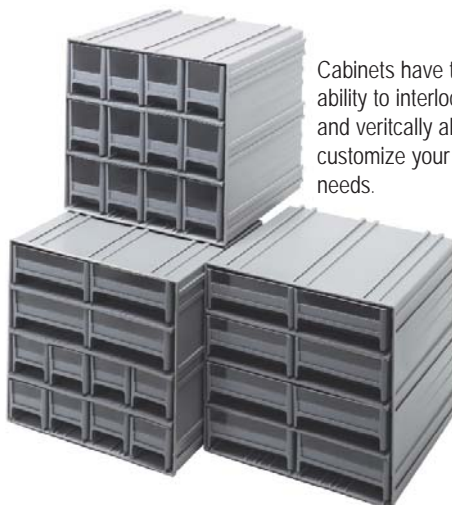

Interlocking Storage Cabinets

Interlocking Storage Cabinets

Organize and store your small parts with these modular storage cabinets. Quantum's new cabinets have the unique ability to interlock horizontally and vertically allowing you to customize your storage needs. Predrilled holes on the back side of cabinet allow for wall mounting. Cabinets are made from high impact polystyrene. Drawers are removable and will not rust or corrode. Drawers have a recessed handle and come with a slotted label holder. Drawers have seven divider slots molded in so that it may be divided into multiple compartments. Clear window allows easy identification of parts. Nine preconfigured Interlocking Storage Cabinet Units come complete with drawers, clear windows and two dividers per drawer. Additional dividers may be purchased separately. Complete units available in Gray only.

Cabinets have the unique ability to interlock horizontally and vertically allowing you to customize your storage needs.

Fastest Shipping
IN THE INDUSTRY

QIC-161

QIC-161

Overall Dimensions 11-3/8"D x 11-3/4"W x 11"H
Unit comes with 16 IDR 201. Available in Gray.