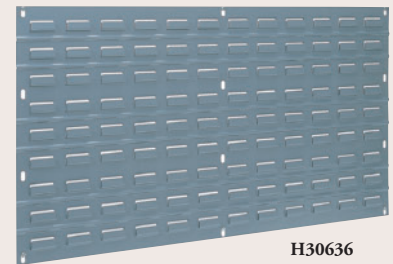

H30661

H30651

H30636

Louvered Panels and Bench Racks

Louvered panels used with AkroBins® offer the ultimate in storage flexibility.

| LOUVERED FLOOR RACK (Akro Bins SOLD SEPARATELY) | | | | | QUANTITY OF BINS TO FIT LOUVERED FLOOR RACK | | | | | | | | | | |
|---|--|-----------------------|------------|-----------|---|-----------------|-----------------|-----------------|-----------------|-----------------|-----------------|-----------------|-----------------|-----------------|-----------------|
| Product No. | Description | Dimensions L x W x H | Wt. (lbs.) | Price Ea. | H30210 (10lbs.) | H30220 (10lbs.) | H30224 (30lbs.) | H30230 (30lbs.) | H30234 (50lbs.) | H30235 (50lbs.) | H30239 (50lbs.) | H30240 (60lbs.) | H30250 (75lbs.) | H30255 (60lbs.) | H30320 (80lbs.) |
| H30653 | Louvered Floor Rack | 35 3/4 x 32 x 75 1/2" | 182 | \$466.46 | 288 | 288 | 192 | 144 | 144 | 72 | 72 | 72 | 36 | 48 | - |
| H30661† | Louvered Rack, Single Sided | 36 x 36 1/2 x 61" | 100 | 207.63 | 96 | 96 | 72 | 54 | 54 | 28 | 24 | 24 | 12 | 18 | 10 |
| H30638† | Louvered Rack, Single Sided | 18 x 13 1/2 x 61" | 60 | 165.13 | 48 | 48 | 36 | 28 | 28 | 14 | 12 | 12 | 6 | 9 | - |
| H30676† | Louvered Rack, Double Sided | 36 x 25 x 61" | 140 | 338.96 | 192 | 192 | 144 | 108 | 108 | 56 | 48 | 48 | 24 | 36 | 20 |
| H30651 | Heavy Duty Louvered Rack, Single Sided | 35 3/4 x 17 x 75 1/2" | 100 | 371.99 | 144 | 144 | 98 | 72 | 72 | 36 | 36 | 36 | 18 | 24 | 11 |