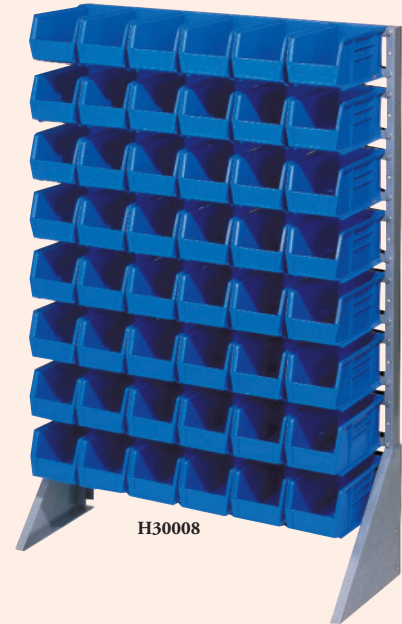

H30008

MOBILE KIT – CASTERS & HANDLE					
Product No.	Ctn. Qty.	Fits Hanging System No.	Caster Type	Wt. (lbs.)	Price Ea.
H30424	1	H30016	4" Polyolefin	10	$82.63

H30148 Steel Rail Wall-mountable unit accepts 7 sizes of AkroBins. 110 (lbs.) capacity.

RAIL RACKS & BIN CARTS (Akro Bins SOLD SEPARATELY)						QUANTITIES OF BINS TO FIT RAIL RACKS & BIN CARTS									
Product No.	Description	Dimensions L x W x H	Wt. (lbs.)	Price Ea.		H30210 (10lbs.)	H30220 (10lbs.)	H30224 (30lbs.)	H30230 (30lbs.)	H30234 (50lbs.)	H30235 (50lbs.)	H30239 (50lbs.)	H30240 (60lbs.)	H30250 (75lbs.)	H30255 (60lbs.)
H30008*	Rack, 1 sided, 16 rails	36 x 14 1/2 x 53"	60	183.30		96	96	48	48	48	24	24	24	12	16
H30016*	Rack, 2 sided, 16 rails	36 x 20 x 53"	65	189.39		192	192	96	96	96	48	48	48	24	32
H30812*	Bin Cart	38 1/2 x 24 x 36 1/2"	87	410.93		96	96	64	48	48	24	24	24	12	16
H30148*	Steel Rail	47 3/4 x 3/8 x 3"	6	21.07		11	11	11	8	6	3	-	-	-	3

* Ships by truck.

Louvered Hanging Systems

- Maximize parts storage and handling efficiency
- Secure stationary racks to the wall or floor and wall-mountable panels to a solid structure

More Options to Organize More Efficiently! Redesigned construction allows a more finished look, while still providing the same strength and durability of other Akro-Mils panels. Set up time and installation are quick and easy. Combined with other Akro-Mils storage products, these new panels and racks will help you make optimal use of your available space. Gray in color. Select items available in Beige - please specify. FOB Shipping Point.