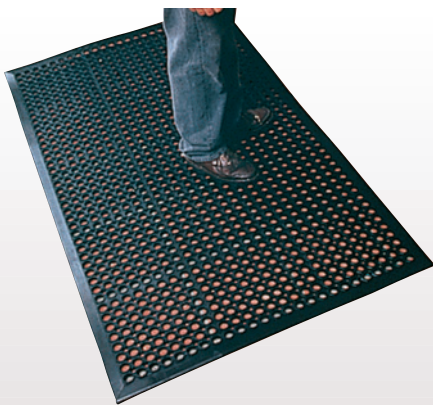

COMFORT MATTING

Comfort King™ Matting

- 3/8" patented Zedlan™ chemical resistance foam, anti-fatigue matting.
- Provides 3 times the resilience of vinyl foam mats.

Designed with ergonomics in mind -- by inducing natural flexing of muscles, these mats reduce the build up of lactic acid that causes fatigue. Greater resilience reduces strain on feet, ankles, legs and lower back. Abrasion and slip resistant -- surface is easy to clean. Fully beveled edges reduce tripping. Anti-static matting (10⁹ ohms per square) features grounding cords. Available in Royal Blue, Black or Steel Gray -- please specify. FOB Shipping Point.

Super-Sponge™ Rolls/Super Foot-Lover Mats

- 100% chemically blown, closed-cell PVC extra thick sponge provides proper leg and back support to prevent tired achy muscles.
- Industrial-grade ribbed surface gives excellent traction.

Excellent for workstations, service counters, cashiers and assembly lines. Resistant to many common chemicals. Fully beveled edges reduce tripping. A great combination of economy with softness and comfort. 3/8" thick. Available in Black, Brown or Gray -- please specify. FOB Shipping Point.

Safewalk™ Light Matting

- Heavy duty rubber allows easy drain-through of liquids and debris.
- Raised rib design provides superior traction in wet or dry conditions.

Designed especially for food service use, food processing, packaging, kitchens, bars and cafeterias. Features great drainage, aeration and worker anti-fatigue comfort. Smooth surface for easier clean-up. Grease-proof terra cotta recommended for fry stations, cook lines and greasy industrial stations. 1/2" thick. FOB Shipping Point.