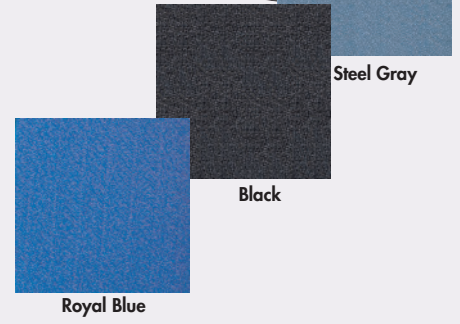

Comfort King

Super-Sponge™ Rolls/Super Foot-Lover Mats

- 100% chemically blown, closed-cell PVC extra thick sponge provides proper leg and back support to prevent tired achy muscles.
- Industrial-grade ribbed surface gives excellent traction.

Excellent for workstations, service counters, cashiers and assembly lines. Resistant to many common chemicals. Fully beveled edges reduce tripping. A great combination of economy with softness and comfort. 3/8" thick. Available in Black, Brown or Gray -- please specify. FOB Shipping Point.

SUPER SPONGE ROLLS			
Product No.	Size	Wt. (lbs.)	Price Ea.
HTS60024	2' x 30'	78	$267.05
HTS60036	3 x 30'	117	400.55
HTS60048	4 x 30'	156	534.05
HTS60072	6 x 30'	235	801.10
CUSTOM LENGTHS			
HTS60024C	2' Custom Cuts	2.6 lb. lin. Ft.	10.40
HTS60036C	3' Custom Cuts	3.9 lbs. lin. Ft.	15.55
HTS60048C	4' Custom Cuts	5.2 lbs. lin. Ft.	20.75
HTS60072C	6' Custom Cuts	7.8 lbs. lin. Ft.	31.10
SUPER FOOT-LOVER MATS			
Product No.	Size	Wt. (lbs.)	Price Ea.
HT60023	2 x 3'	8	$29.70
HT60035	3 x 5'	20	74.25