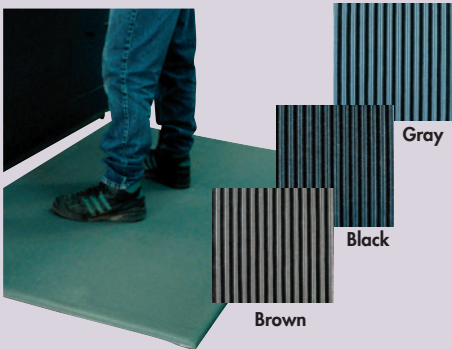

Super-Sponge™ Rolls/Super Foot-Lover Mats

- 100% chemically blown, closed-cell PVC extra thick sponge provides proper leg and back support to prevent tired achy muscles.
- Industrial-grade ribbed surface gives excellent traction.

Excellent for workstations, service counters, cashiers and assembly lines. Resistant to many common chemicals. Fully beveled edges reduce tripping. A great combination of economy with softness and comfort. 3/8" thick. Available in Black, Brown or Gray -- please specify. FOB Shipping Point.

SUPER SPONGE ROLLS			
Product No.	Size	Wt. (lbs.)	Price Ea.
HTS60024	2' x 30'	78	$267.05
HTS60036	3 x 30'	117	400.55
HTS60048	4 x 30'	156	534.05
HTS60072	6 x 30'	235	801.10
CUSTOM LENGTHS			
HTS60024C	2' Custom Cuts	2.6 lb. lin. Ft.	10.40
HTS60036C	3' Custom Cuts	3.9 lbs. lin. Ft.	15.55
HTS60048C	4' Custom Cuts	5.2 lbs. lin. Ft.	20.75
HTS60072C	6' Custom Cuts	7.8 lbs. lin. Ft.	31.10
SUPER FOOT-LOVER MATS			
Product No.	Size	Wt. (lbs.)	Price Ea.
HT60023	2 x 3'	8	$29.70
HT60035	3 x 5'	20	74.25