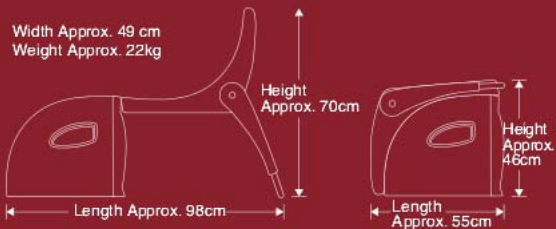

**The most compact
massage chair in
the world!**

Folding Massage Chair

inada CUBE

FML-3000

Colour Options

Red, Black and Ivory are available in stylish designs that match your living room.

Other Features

Easy to move with smooth casters.

Removable foot covers are washable.

Buffer pads make it more or less stimulating.

Specification

Model Name	INADA CUBE FML-3000
Input Power	AC220-240V 50-60Hz
Power Consumption	40W
Auto Timer	Approx. 15 min.
Upholstery	Synthetic Leather, Knit Fabric
Accessory	Buffer Pad
Size & Weight	

CUBE Foot Massager (MODEL FML-3000A) Specifications

First-ever folding foot massager doubles as both furniture and lower body massager.

Chair Description	Inada CUBE
Model	FML-3000A
Colors	Black(BK), Ivory(IV), Red(RD)
Power Supply	AC 120V / 40W / 60Hz
Massage Range	Feet, calves, seat, and low back
Preset Programs (4)	4 Healthcare programs
Weight Limit	250 pounds
User Height Range	5' to 6-4" (Approx.)
Open Dimensions	39"L x 19"W x 27"H
Closed Dimensions	22"L x 19"W x 18"H
Product Weight	48lbs (Net) 50lbs (Gross)
Warranty	One Year Limited Warranty
User's Manual	CUBE (MODEL FML-3000A) User's Manual