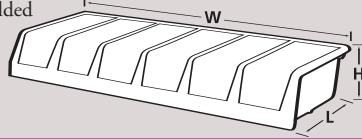

BINS & BIN SYSTEMS

12" and 18" System Bins

- Convenient, efficient organization in a single piece six-bin unit.

Quickly organize work environments with Akro-Mils' unique System Bins. Separate and sort parts or products to increase efficiency, shorten assembly times, and maintain accurate inventories. A cost-efficient alternative to flimsy, individual cardboard boxes, System Bins are configured six across in a single unit, 33"W x 5"H, and are available in 12" or 18" depths to fit standard shelving. Heavy duty, welded steel shelving units hold up to 2200 lbs. and include 10 systems bins. Bins available in Blue, Yellow and Red -- please specify. FOB Shipping Point.

HAS1279312 12" Shelving Unit
Economical steel unit with 11 shelves; includes (10) System Bins.

12" & 18" SYSTEM BINS					
Product No.	Description	Dimensions L x W x H	Ctn Qty.	Wt. (lbs.) Ctn.	Price Ea.
H30312	12" System Bin	33 x 12 x 5"	5	13	\$13.55
H30318	18" System Bin	33 x 18 x 5"	5	30	18.87
H40312*	System Bin Divider	4 1/2 x 4 1/2"	6	8	12.93/pkg.
12" & 18" SHELVING WITH SYSTEM BINS					
HAS1279312**	12" Shelving Unit	36 x 12 x 79"	-	98	389.46
HAS1879318**	18" Shelving Unit	36 x 18 x 79"	-	129	502.66

Shelf Bins

- Durable polypropylene bins provide an attractive, neat appearance.
- Superior construction allows shelf bins to be fully loaded without bulging or cracking.

Outlasts corrugated bins - pays for themselves in reduced replacement costs. One-piece construction is waterproof and unaffected by grease or oil. Works with 12", 18", and 24" deep shelving, or vertical storage and retrieval units. Labels available. Available in 20 sizes and five colors--Red, Yellow, Blue, Green or White -- please specify. FOB Shipping Point.