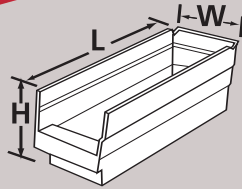

BINS & BIN SYSTEMS

12" and 18" System Bins

- Convenient, efficient organization in a single piece six-bin unit.

Quickly organize work environments with Akro-Mils' unique System Bins. Separate and sort parts or products to increase efficiency, shorten assembly times, and maintain accurate inventories. A cost-efficient alternative to flimsy, individual cardboard boxes, System Bins are configured six across in a single unit, 33"W x 5"H, and are available in 12" or 18" depths to fit standard shelving. Heavy duty, welded steel shelving units hold up to 2200 lbs. and include 10 systems bins. Bins available in Blue, Yellow and Red -- please specify. FOB Shipping Point.

12" & 18" SYSTEM BINS					
Product No.	Description	Dimensions L x W x H	Ctn Qty.	Wt. (lbs.) Ctn.	Price Ea.
H30312	12" System Bin	33 x 12 x 5"	5	13	$13.55
H30318	18" System Bin	33 x 18 x 5"	5	30	18.87
H40312*	System Bin Divider	4 1/2 x 4 1/2"	6	8	12.93/pkg.
12" & 18" SHELVING WITH SYSTEM BINS					
HAS1279312**	12" Shelving Unit	36 x 12 x 79"	-	98	389.46
HAS1879318**	18" Shelving Unit	36 x 18 x 79"	-	129	502.66

*Available in Black only. ** Includes 10 bins with shelving system. Specify bin color when ordering.

See more Shelving Systems on other AKRO-MILS pages.

DIVIDERS				
Product No.	Fits Bins	Pkg. Qty.	Wt. (lbs.) Ctn.	Price Pkg.
H40120	H30120, H30124, H30128	24	1	$9.27
H40020	H30040, H30048	12	1	7.63
H40130	H30130, H30138, H30164	24	2	12.61
H40030	H30090, H30098, H30094	12	1	8.78
H40040	H30080, H30088	12	2	11.93
H40150	H30150, H30158, H30184	24	3	23.42
H40170	H30170, H30174, H30178	24	4	29.06

Shelf Bins

- Durable polypropylene bins provide an attractive, neat appearance.
- Superior construction allows shelf bins to be fully loaded without bulging or cracking.