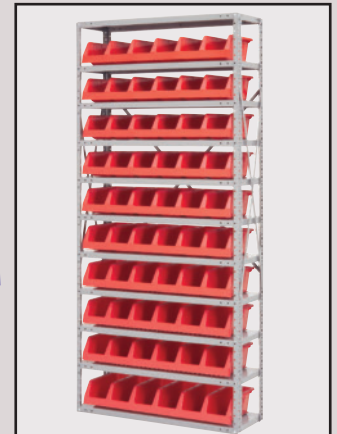

BINS & BIN SYSTEMS

12" and 18" System Bins

- Convenient, efficient organization in a single piece six-bin unit.

Quickly organize work environments with Akro-Mils' unique System Bins. Separate and sort parts or products to increase efficiency, shorten assembly times, and maintain accurate inventories. A cost-efficient alternative to flimsy, individual cardboard boxes, System Bins are configured six across in a single unit, 33"W x 5"H, and are available in 12" or 18" depths to fit standard shelving. Heavy duty, welded steel shelving units hold up to 2200 lbs. and include 10 systems bins. Bins available in Blue, Yellow and Red -- please specify. FOB Shipping Point.

HAS1279312 12" Shelving Unit
Economical steel unit with 11 shelves; includes (10) System Bins.

12" & 18" SYSTEM BINS					
Product No.	Description	Dimensions L x W x H	Ctn Qty.	Wt. (lbs.) Ctn.	Price Ea.
H30312	12" System Bin	33 x 12 x 5"	5	13	\$13.55
H30318	18" System Bin	33 x 18 x 5"	5	30	18.87
H40312*	System Bin Divider	4 1/2 x 4 1/2"	6	8	12.93/pkg.
12" & 18" SHELVING WITH SYSTEM BINS					
HAS1279312**	12" Shelving Unit	36 x 12 x 79"	-	98	389.46
HAS1879318**	18" Shelving Unit	36 x 18 x 79"	-	129	502.66

Shelf Bins

- Durable polypropylene bins provide an attractive, neat appearance.
- Superior construction allows shelf bins to be fully loaded without bulging or cracking.

Outlasts corrugated bins - pays for themselves in reduced replacement costs. One-piece construction is waterproof and unaffected by grease or oil. Works with 12", 18", and 24" deep shelving, or vertical storage and retrieval units. Labels available. Available in 20 sizes and five colors--Red, Yellow, Blue, Green or White -- please specify. FOB Shipping Point.