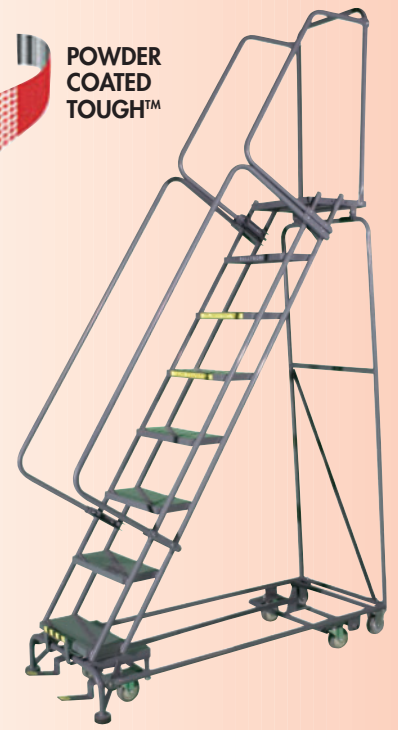

ROLLING LADDERS

Pivoting All Direction Ladders

- Pivots in its own radius.
- Easy to use footpedal activated lockstep.

Rolls on four swivel casters allowing the ladder to move in ALL DIRECTIONS. Rugged 450 lb. capacity. 14" Deep Top Step. Specify tread. Gray powder coat finish. Built to OSHA and ANSI standards. FOB Shipping Point.

No. Steps	Base W x D	Top Step Height	Overall Height	Wt. (lbs.)	Product No.	16" WIDE TREAD			
						Serrated Grating (G)	Abrasive Mat (R)	Perforated Step (P)	Expanded Metal (X)
6	24 x 49"	60"	93"	110	HPIP-6	\$772.00	\$643.00	\$589.00	\$643.00
7	24 x 55"	70"	103"	125	HPIP-7	826.00	688.00	630.00	688.00
8	24 x 61"	80"	113"	140	HPIP-8	981.00	817.00	747.00	817.00
24" WIDE TREAD									
6	32 x 49"	60"	93"	124	HPIP-6-32	841.00	701.00	641.00	701.00
7	32 x 55"	70"	103"	141	HPIP-7-32	902.00	752.00	688.00	752.00
8	32 x 61"	80"	113"	158	HPIP-8-32	1,037.00	864.00	789.00	864.00
9	32 x 68"	90"	123"	175	HPIP-9	1,111.00	926.00	846.00	926.00
10	32 x 74"	100"	133"	188	HPIP-10	1,210.00	1,008.00	920.00	1,008.00
11	32 x 80"	110"	143"	205	HPIP-11	1,314.00	1,095.00	1,000.00	1,095.00
12	32 x 87"	120"	153"	220	HPIP-12	1,404.00	1,170.00	1,067.00	1,170.00

The Navigator is ideal for stock rooms and retail environments that are looking for a safer alternative to A-Frame ladders. Specifically designed with a compact base to allow safer access to stock in confined areas and for use in narrow aisles. The raised base frame allows the ladder to straddle corners when turning. Includes the patented safety feature of the weight actuated Lock Step, which prohibits the use of the ladder while in the rolling position. Comfortable 14" Deep Top Step. Rugged 450 lb. capacity. Rolls on four 4" swivel casters. The All Directional caster design provides 360° turning radius. Comes standard with solid steel steps with abrasive Non-Slip mats (other treads styles available). Durable Gray powder coat finish. Available to be boxed -- call for more information. FOB Shipping Point.