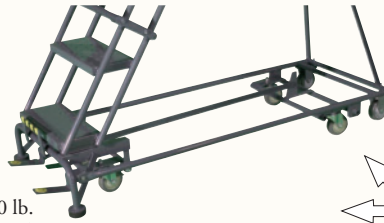

ROLLING LADDERS

Pivoting All Direction Ladders

- Pivots in its own radius.
- Easy to use footpedal activated lockstep.

Rolls on four swivel casters allowing the ladder to move in ALL DIRECTIONS. Rugged 450 lb. capacity. 14" Deep Top Step. Specify tread. Gray powder coat finish. Built to OSHA and ANSI standards. FOB Shipping Point.

No. Steps	Base W x D	Top Step Height	Overall Height	Wt. (lbs.)	Product No.	16" WIDE TREAD			
						Serrated Grating (G)	Abrasive Mat (R)	Perforated Step (P)	Expanded Metal (X)
6	24 x 49"	60"	93"	110	HPIP-6	\$772.00	\$643.00	\$589.00	\$643.00
7	24 x 55"	70"	103"	125	HPIP-7	826.00	688.00	630.00	688.00
8	24 x 61"	80"	113"	140	HPIP-8	981.00	817.00	747.00	817.00
24" WIDE TREAD									
6	32 x 49"	60"	93"	124	HPIP-6-32	841.00	701.00	641.00	701.00
7	32 x 55"	70"	103"	141	HPIP-7-32	902.00	752.00	688.00	752.00
8	32 x 61"	80"	113"	158	HPIP-8-32	1,037.00	864.00	789.00	864.00
9	32 x 68"	90"	123"	175	HPIP-9	1,111.00	926.00	846.00	926.00
10	32 x 74"	100"	133"	188	HPIP-10	1,210.00	1,008.00	920.00	1,008.00
11	32 x 80"	110"	143"	205	HPIP-11	1,314.00	1,095.00	1,000.00	1,095.00
12	32 x 87"	120"	153"	220	HPIP-12	1,404.00	1,170.00	1,067.00	1,170.00

The Navigator is ideal for stock rooms and retail environments that are looking for a safer alternative to A-Frame ladders. Specifically designed with a compact base to allow safer access to stock in confined areas and for use in narrow aisles. The raised base frame allows the ladder to straddle corners when turning. Includes the patented safety feature of the weight actuated Lock Step, which prohibits the use of the ladder while in the rolling position. Comfortable 14" Deep Top Step. Rugged 450 lb. capacity. Rolls on four 4" swivel casters. The All Directional caster design provides 360° turning radius. Comes standard with solid steel steps with abrasive Non-Slip mats (other treads styles available). Durable Gray powder coat finish. Available to be boxed -- call for more information. FOB Shipping Point.