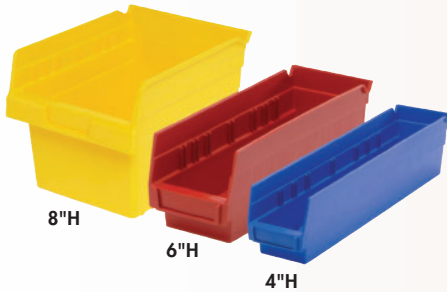

POLY SHELF BINS

QUANTUM STORAGE SYSTEMS

Environmentally Friendly Recycled 4" H Shelf Bins

4", 6" and 8" H Shelf Bins Available in Clear

8" Shelf Bins offer 65% more storage capacity over 6" Bins and 95% more than standard 4" Bins.

Economy Shelf Bins

- Replace worn out corrugated bins permanently with these tough, durable high density plastic bins.
- The industry standard for quality.

Durable polypropylene bins feature molded-in label holder. Built-in rear hanger allows bins to tilt out for complete access. Wide hopper front allows easy access to contents of bin while in shelving. Reinforced edges add strength and durability. Designed for 12", 18" and 24" deep shelving units, racks or standard shelving. Waterproof and impervious to most chemicals, unaffected by grease or oil. 4" shelf bins are available in Blue, Yellow, Red, Green, Ivory, Black and Clear -- please specify. 6" and 8" shelf bins are available in Blue, Yellow, Red and Clear -- please specify. FOB Shipping Point.

Shelf Bin Dividers

Helps separate items within each shelf bin. Fits snugly, horizontally across all bins and are uniquely designed for easy part labeling and retrieval by means of slotted label holder. Black in color. FOB Shipping Point.