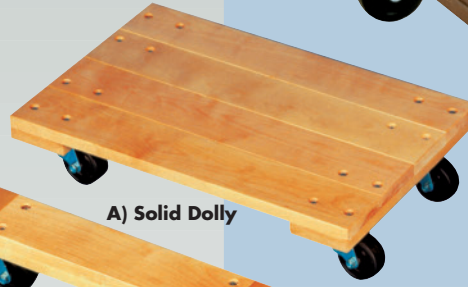

MOBILE DOLLIES

Hardwood Dollies

- Constructed from select kiln-dried northern hardwoods cut, planed and molded to a full 7/8" thickness.

All dollies feature countersunk bolt holes to provide a smooth working surface. All include standard 3" non-marking polyolefin casters with 900 lb. capacity (See other caster options). Shipped assembled in carton unless otherwise requested. UPS-able. FOB Shipping Point.

All hardwood dollies include standard 3" non-marking polyolefin casters with **900 LB.** capacity.

A) Solid Dolly

Our most popular style...suited for almost any job. Features three cross battens on 36" and 48" length.

Product No.	SOLID DOLLY		Price Ea.
	Size W x D	Wt. (lbs.)	
HRD2416S-3P	24 x 16"	17	$56.34
HRD2718S-3P	27 x 18"	21	62.81
HRD3018S-3P	30 x 18"	23	71.01
HRD3624S-3P	36 x 24"	29	81.09
HRD4824S-3P	48 x 24"	36	107.06

B) Rubber Cap Dolly

Non-skid reinforced rubber cap keeps slippery loads in place without damage. Great for the professional mover. Rubber cap boards are 3" wide.

Product No.	RUBBER CAP DOLLY		Price Ea.
	Size W x D	Wt. (lbs.)	
HRD2718RC-3P	27 x 18"	15	$61.54
HRD3018RC-3P	30 x 18"	16	63.87

C) Flush Dolly

Full 1 1/2" thick double length rails 4" wide. Smooth, open deck.

Product No.	FLUSH DOLLY		Price Ea.
	Size W x D	Wt. (lbs.)	
HRD2416F-3P	24 x 16"	16	$55.60
HRD2718F-3P	27 x 18"	17	57.84
HRD3018F-3P	30 x 18"	19	59.49
HRD3624F-3P	36 x 24"	21	64.57
HRD4824F-3P	48 x 24"	26	71.21

D) Carpet End Dolly

Padded carpeting protects furniture and appliances.

Product No.	CARPET END DOLLY		Price Ea.
	Size W x D	Wt. (lbs.)	
HRD3018CE-3P	30 x 18"	16	$86.19
HRD3624CE-3P	36 x 24"	17	78.34

E) All Carpet Solid Dolly

Strength and reliability at an economical price. Fully carpeted deck prevents damage to cargo.