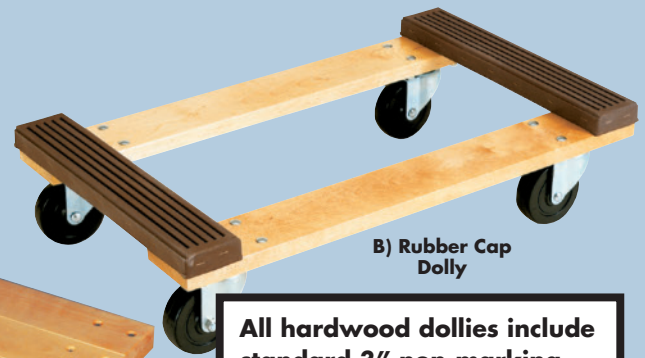

MOBILE DOLLIES

Hardwood Dollies

- Constructed from select kiln-dried northern hardwoods cut, planed and molded to a full 7/8" thickness.

All dollies feature countersunk bolt holes to provide a smooth working surface. All include standard 3" non-marking polyolefin casters with 900 lb. capacity (See other caster options). Shipped assembled in carton unless otherwise requested. UPS-able. FOB Shipping Point.

G) Durable Plastic Dollies

A) Solid Dolly

Our most popular style...suited for almost any job. Features three cross battens on 36" and 48" length.

Product No.	SOLID DOLLY		Price Ea.
	Size W x D	Wt. (lbs.)	
HRD2416S-3P	24 x 16"	17	\$56.34
HRD2718S-3P	27 x 18"	21	62.81
HRD3018S-3P	30 x 18"	23	71.01
HRD3624S-3P	36 x 24"	29	81.09
HRD4824S-3P	48 x 24"	36	107.06

B) Rubber Cap Dolly

Non-skid reinforced rubber cap keeps slippery loads in place without damage. Great for the professional mover. Rubber cap boards are 3" wide.

Product No.	RUBBER CAP DOLLY		Price Ea.
	Size W x D	Wt. (lbs.)	
HRD2718RC-3P	27 x 18"	15	\$61.54
HRD3018RC-3P	30 x 18"	16	63.87

G) Durable Plastic Dollies

Easy to clean, non-porous platform won't rot, mildew or splinter. Rugged 1200 lb. capacity -- steel reinforced, one-piece deck design. Smooth rolling on plate-style 4" polyolefin swivel casters. Quick, easy assembly. Padded deck style features 5/8" durable bumper pad for maximum protection against scrapes and scratches. FOB Shipping Point.