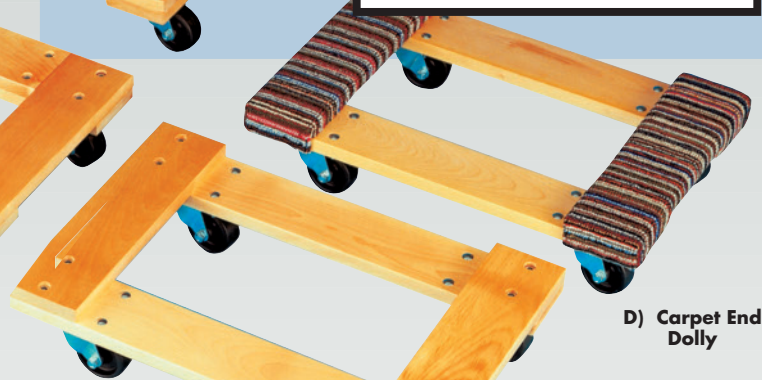

A) Solid Dolly

D) Carpet End Dolly

F) Regular Dolly