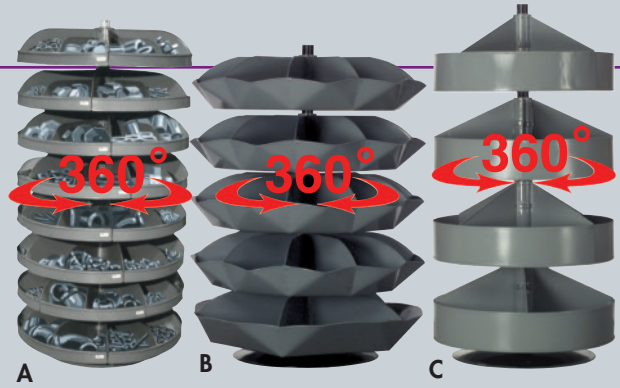

ROTABIN®

Space Saving Rotabin®

- Instant accessibility - easy turning.
- Easily save up to 40% floor space with these long lasting small parts storage units.

DURHAM MFG®
Est. 1922

When space is at a premium, Rotabin® is the answer. Revolving shelves turn easily, independently...even when fully loaded. Made of heavy gauge steel for hard daily use. Available in Gray powder coat. FOB Shipping Point.

A) 17" Rotabin®

Handles 60 lbs. per shelf. Four permanent compartments per shelf measure 13"W x 7½"D x 3"H. Twelve adjustable dividers can be added to provide up to 16 compartments per shelf on 3/8" centers.

A) 28" Rotabin®

Handles 500 lbs. per shelf. Six permanent compartments per shelf measure 14½"W x 12"D x 5½"H with 1½"H bin fronts for labels. Adjustable dividers can be added to provide up to 24 compartments per shelf.

A) 34" Dia. Rotabin®

Handles 500 lbs. per shelf. Five permanent compartments per shelf measure 21"W x 15"D x 7"H with 2½"H removable bin front. Optional dividers can be inserted on 1" centers. Three optional Rotabin® Pans fit into each permanent compartment.