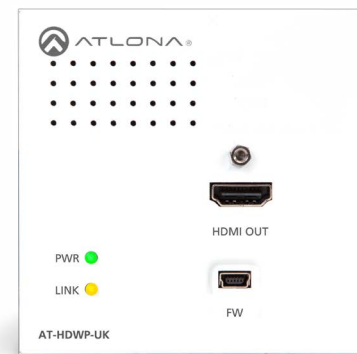

[model no. AT-HDWP-UK Receiver]