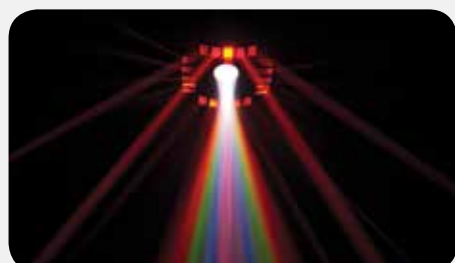

Fits most tripods and speaker stands as shown with the 4BAR™ stand