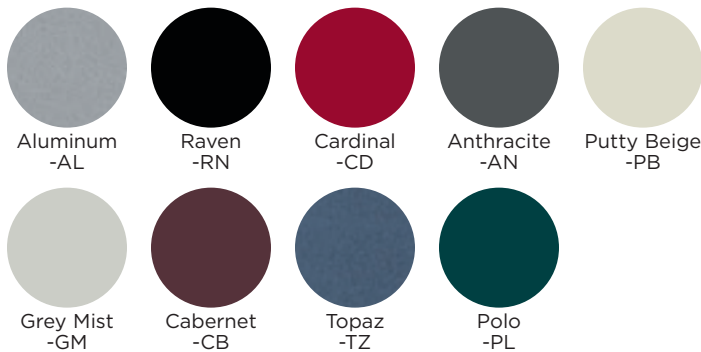

BRETFORD BASICS™

VOYAGER SERIES BOOK & UTILITY TRUCK

BOOFV6 UPS BOOK & UTILITY TRUCK

BOOFV6-TZ

FEATURES

- Short combination truck features upper flat shelf and lower double sided shelf, which are ideal for use as a display or transporting books, media and reference materials.
- Compact construction means the truck is able to ship via UPS, saving money on shipping costs for small orders. Four slanted shelves are ideal for moving materials in libraries or media centers and end panels are perforated for added style.
- Easy grip rounded handles and quiet transportation on easy-rolling 5" "Quiet Glide" casters, two with locking brakes, to make it easy to turn and safely travel over thresholds and other obstacles.
- Sound damping materials under the shelves reduce shelf vibration and noise when empty.
- Durable all-steel construction finished in nine powder paint options for years of reliable strength. Shelves are arc welded into place for maximum strength and minimal assembly, all you do is install the casters.
- Constructed from "prime" steel which has a 25% to 35% post-consumer recycled content. Truck is over 95% recyclable at the end of the product life cycle. All steel Bretford book trucks are certified to GREENGUARD Children & Schools Indoor Air Quality standards.

CARTON DIMENSIONS, COLOR & UPC CODE

Carton Dimensions: 29-1/2" l x 20" w x 29-1/2" d

BOOFV6-AL	Aluminum (metallic)	0 96633 28802 1
BOOFV6-RN	Raven	0 96633 28806 9
BOOFV6-CD	Cardinal	0 96633 28805 2
BOOFV6-AN	Anthracite	0 96633 28803 8
BOOFV6-PB	Putty Beige	0 96633 28807 6
BOOFV6-GM	Grey Mist	0 96633 28809 0
BOOFV6-CB	Cabernet	0 96633 28804 5
BOOFV6-TZ	Topaz (metallic)	0 96633 28810 6
BOOFV6-PL	Polo	0 96633 28808 3