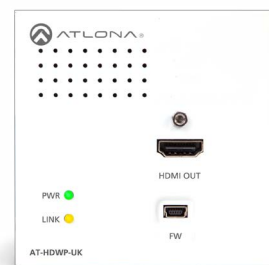

Atlona HDBaseT RX HDMI 2-Gang US Decora Wall Plate [model no. [AT-HDWP](#)]

Atlona HDBaseT RX HDMI 1-Gang UK Wall Plate [model no. [AT-HDWP-UK](#)]

Related products

Atlona 2 x 8 HDMI to HDBaseT Distribution Amplifier [model no. [AT-HDCAT-8](#)]

Atlona 2 x 4 HDMI to HDBaseT Distribution Amplifier [model no. [AT-HDCAT-4](#)]

Atlona 6 x 6 HDMI to HDBaseT Matrix Switcher [model no. [AT-PRO3HD66M](#)]

Atlona 4 x 4 HDMI to HDBaseT Matrix Switcher [model no. [AT-PRO3HD44M](#)]

[model no. AT-HDTX Transmitter]

[model no. AT-HDRX Receiver]

[model no. AT-HDWP Receiver]

[model no. AT-HDWP-UK Receiver]

Atlona HDBaseT Wall Plate Extender Collection

Get the same long distances, high resolutions, control and added convenience of power over category cable (PoCc) as our HDBaseT extenders in a wall plate form. Options in US or UK form factors let you customize an installation with just the right features while reducing costs. Choose RSNET wall plates for the longest distances and complete control; Choose IR for applications that require only IR control or HD for applications that rely on local control. All our wall plate extenders are compatible with Atlona PRO3HD matrix switchers and HDCAT distribution amplifiers.