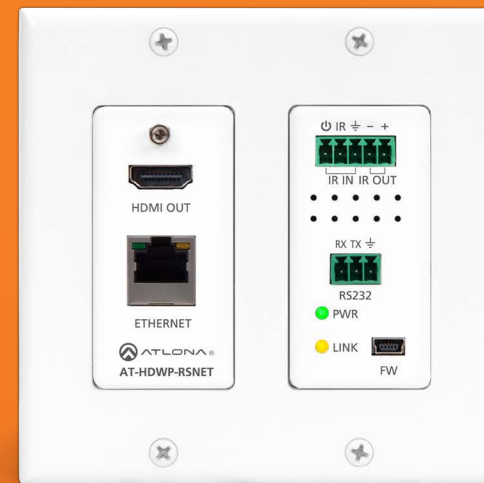

[model no. AT-HDTX Transmitter]

[model no. AT-HDRX Receiver]

[model no. AT-HDWP Receiver]

[model no. AT-HDWP-UK Receiver]

Atlona HDBaseT Wall Plate Extender Collection

Get the same long distances, high resolutions, control and added convenience of power over category cable (PoCc) as our HDBaseT extenders in a wall plate form. Options in US or UK form factors let you customize an installation with just the right features while reducing costs. Choose RSNET wall plates for the longest distances and complete control; Choose IR for applications that require only IR control or HD for applications that rely on local control. All our wall plate extenders are compatible with Atlona PRO3HD matrix switchers and HDCAT distribution amplifiers.