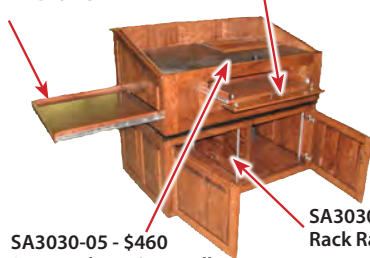

SA3030-09 - \$229
Cooling Fan
With Grill

Options:

SA3030-03 - \$645
Document Camera
Drawer

SA3030-04 - \$369
Keyboard Drawer

SA3030-08 - \$267
Removable Front
Panel With Locks

SA3030-05 - \$460
Recessed Monitor Well

SA3030-07 - \$249
Rack Rails

DATA PORT OPTIONS

AUDIO COMPUTER AC

SA0005 - \$349

SA3030-02 - \$79.00
Dual Incandescent Lamps

SA3030-06 - \$301
Meeting Timer

SA3030-10 - \$557
Split Top - Angled / Flat

SA0004 - \$499