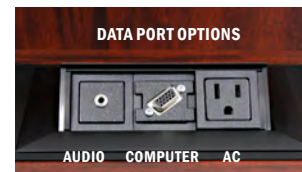

3010-3030-3035 Maple (MP) 3010-3030-3035 Natural Oak (OK) 3010-3030-3035 Natural Cherry (CH) 3010-3030-3035 Mahogany (MH) 3010-3030-3035 Walnut (WT)