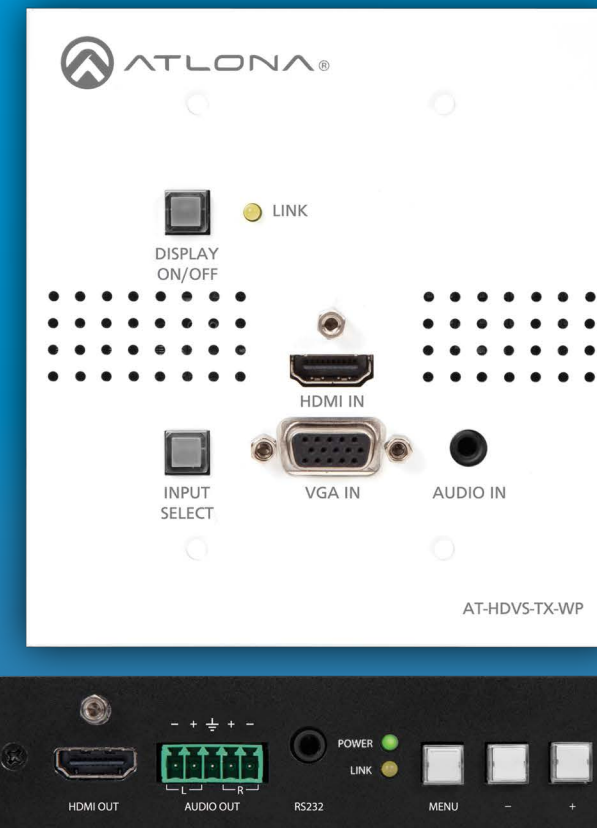

Converters and Scalers

Atlona converters and scalers help overcome the inherent compatibility and performance challenges of integrating and connecting various devices and signal formats; and help deliver the best possible performance from AV systems.

Conversions Made Simple

With the alphabet soup of connectivity standards, resolutions and digital/analog conversions are not just confusing, they create obstacles in system design. Atlona solutions can simplify interchange between these standards. Our scalers enable seamless interchange between sources and displays with disparate resolutions. Our converters help ease the transition from analog to digital.